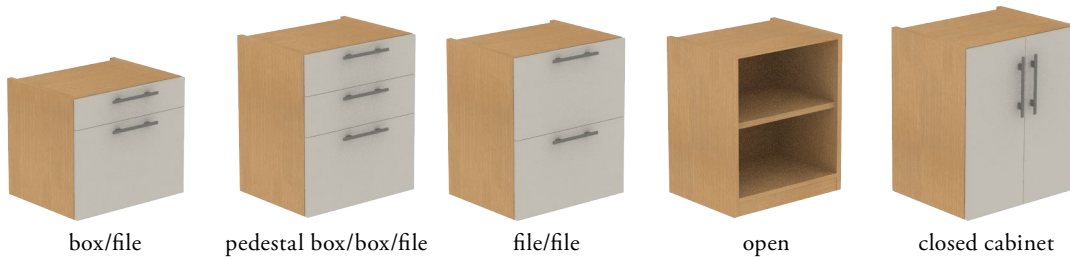

reception storage

teknion reception, storage modules (CWRM)

PRODUCT FEATURES

Storage Modules provide additional storage for use under worksurfaces or returns

- The backs and tops are unfinished
- Five configurations are available:
  - Box / File
  - Pedestal Box / Box / File
  - File / File
  - Open
  - Closed Cabinet
- Depth: 20", 24"
- Width: 18" (excluding closed cabinet) 24", 30", 36"
- Heights:
  - 22" (open, closed cabinet and box/file)
  - 29" (open, closed cabinet, file / file, pedestal box / box / file)
- Locks included
- Storage Modules are designed to be paired with Returns (CWRR)
- Storage Modules cannot be paired with the Classic Desk (CWRC), Classic Desk with L Return (CWRL) or Communal Bar (CWRB) as a standard

Pricing is on the following page.