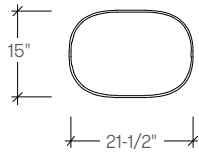

The lounge tables are designed matched, allowing for a cohesive design throughout your space, and feature three top sizes, each available in a 12", 15" or 18" height. Individually the tables can be used as a side or a coffee table and when grouped together in varying heights, the tables nest in multiple tiers for added visual interest.

dimensions

Waltz Fixed Height  
Laptop Task Table  
**(STZFG)**

Waltz Height Adjustable  
Laptop Task Table  
**(STZFH)**

Waltz Side Table  
**(STZLA)**

Waltz Occasional Table  
**(STZLB)**

Waltz Coffee Table  
**(STZLC)**