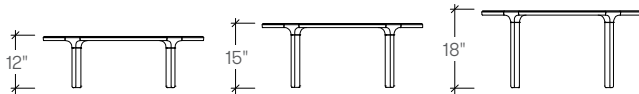

dimensions

Waltz Fixed Height  
Laptop Task Table  
**(STZFG)**

Waltz Height Adjustable  
Laptop Task Table  
**(STZFH)**

Waltz Side Table  
**(STZLA)**

Waltz Occasional Table  
**(STZLB)**

Waltz Coffee Table  
**(STZLC)**

## planning

The Waltz collection features a fixed and adjustable height laptop / task table and three sizes of lounge tables that are available in multiple heights. The fixed height laptop / task table is ideally suited to work with any lounge seating while the height adjustable laptop / task table easily changes height for any size use in any type of seating. Lounge tables are available as a side, occasional, or coffee table in 12", 15" and 18" heights that allow tables to nest together for added visual interest.