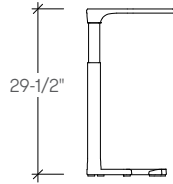

The lounge tables are designed matched, allowing for a cohesive design throughout your space, and feature three top sizes, each available in a 12", 15" or 18" height. Individually the tables can be used as a side or a coffee table and when grouped together in varying heights, the tables nest in multiple tiers for added visual interest.

dimensions

Waltz Fixed Height  
Laptop Task Table  
**(STZFG)**

Waltz Height Adjustable  
Laptop Task Table  
**(STZFH)**

Waltz Side Table  
**(STZLA)**

Waltz Occasional Table  
**(STZLB)**

Waltz Coffee Table  
**(STZLC)**