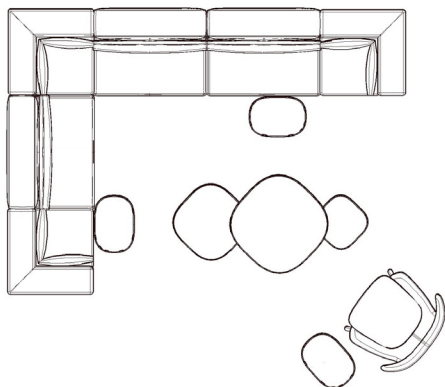

## sustainability

Waltz table frames are constructed of aluminum and easily deconstructable at the end of useful life for recycling.

Table surfaces are available with a Polygood plastic tabletop made from 100% recycled plastic materials from refrigerator appliances and single use cutlery.

dimensions

Waltz Fixed Height  
Laptop Task Table  
**(STZFG)**

Waltz Height Adjustable  
Laptop Task Table  
**(STZFH)**

Waltz Side Table  
**(STZLA)**

Waltz Occasional Table  
**(STZLB)**

Waltz Coffee Table  
**(STZLC)**

## planning

The Waltz collection features a fixed and adjustable height laptop / task table and three sizes of lounge tables that are available in multiple heights. The fixed height laptop / task table is ideally suited to work with any lounge seating while the height adjustable laptop / task table easily changes height for any size use in any type of seating. Lounge tables are available as a side, occasional, or coffee table in 12", 15" and 18" heights that allow tables to nest together for added visual interest.