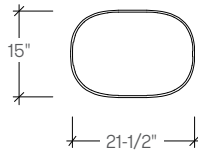

The lounge tables are designed matched, allowing for a cohesive design throughout your space, and feature three top sizes, each available in a 12", 15" or 18" height. Individually the tables can be used as a side or a coffee table and when grouped together in varying heights, the tables nest in multiple tiers for added visual interest.

dimensions

Waltz Fixed Height  
Laptop Task Table  
**(STZFG)**

Waltz Height Adjustable  
Laptop Task Table  
**(STZFH)**

Waltz Side Table  
**(STZLA)**

Waltz Occasional Table  
**(STZLB)**

Waltz Coffee Table  
**(STZLC)**