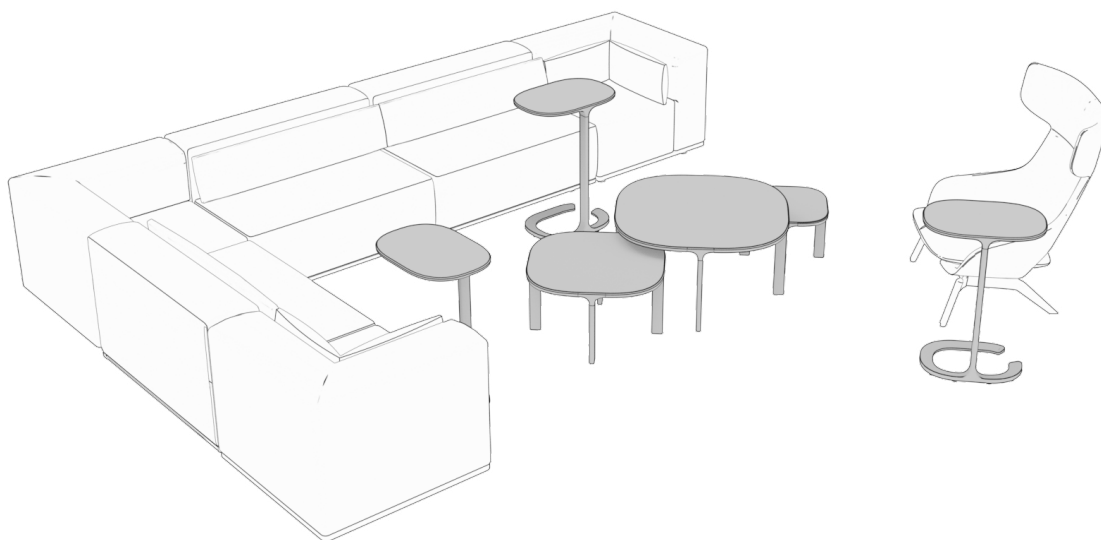

The lounge tables are designed matched, allowing for a cohesive design throughout your space, and feature three top sizes, each available in a 12", 15" or 18" height. Individually the tables can be used as a side or a coffee table and when grouped together in varying heights, the tables nest in multiple tiers for added visual interest.

With a high degree of material choice, tables can match, complement or contrast in your space with table tops available in a durable laminate, veneer, back painted glass, or environmentally friendly Polygood plastic made from 100% recycled materials from refrigerator appliances and single use cutlery. Aluminum bases are lightweight and can be finished in any of Studio TK's Fundamental or Fashion paints.

sustainability

Waltz table frames are constructed of aluminum and easily deconstructable at the end of useful life for recycling.

Table surfaces are available with a Polygood plastic tabletop made from 100% recycled plastic materials from refrigerator appliances and single use cutlery.