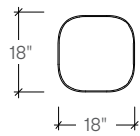

The lounge tables are designed matched, allowing for a cohesive design throughout your space, and feature three top sizes, each available in a 12", 15" or 18" height. Individually the tables can be used as a side or a coffee table and when grouped together in varying heights, the tables nest in multiple tiers for added visual interest.

dimensions

Waltz Fixed Height  
Laptop Task Table  
**(STZFG)**

Waltz Height Adjustable  
Laptop Task Table  
**(STZFH)**

Waltz Side Table  
**(STZLA)**

Waltz Occasional Table  
**(STZLB)**

Waltz Coffee Table  
**(STZLC)**