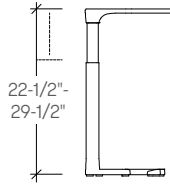

The lounge tables are designed matched, allowing for a cohesive design throughout your space, and feature three top sizes, each available in a 12", 15" or 18" height. Individually the tables can be used as a side or a coffee table and when grouped together in varying heights, the tables nest in multiple tiers for added visual interest.

dimensions

Waltz Fixed Height  
Laptop Task Table  
**(STZFG)**

Waltz Height Adjustable  
Laptop Task Table  
**(STZFH)**

Waltz Side Table  
**(STZLA)**

Waltz Occasional Table  
**(STZLB)**

Waltz Coffee Table  
**(STZLC)**