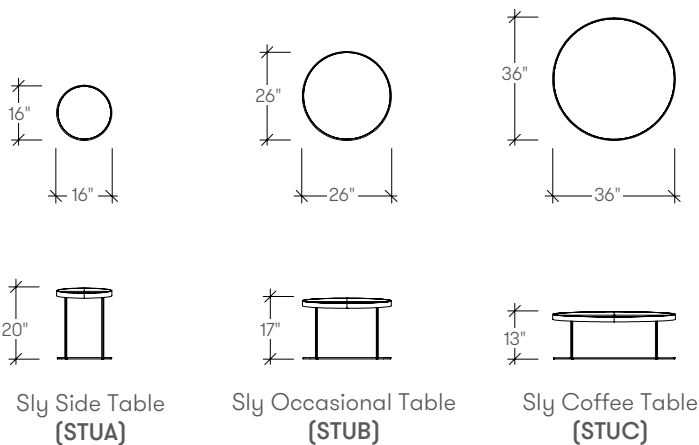

dimensions

- Meets ANSI/BIFMA X5.5