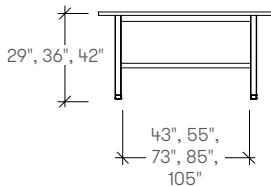

rec

rec dimensions

Rec Single Top
Workshop Table
(STMA)

Rec Ganged Single
Top Workshop Tables
(STMB)

Rec Split Top
Workshop Table
(STMD)

Rec Ganged Split Top
Workshop Table
(STMC)

rec

rec details

Thin cross rail on the 29" x 29" high or 36" high models of all rec tables

Single footrest on the 42" high x 23" deep or 36" deep tables

Double footrest on the 42" high x 48" deep tables

The 119" wide tables at 36" and 42" high will now have a third (middle) leg.

The 29" high will remain with 2 legs.

The 36" deep and 48" deep tables at 42" high have a crossbar in the leg for all widths.

rec

planning

A variety of configurations can be achieved with Rec Tables, allowing for various configurations. The following typicals demonstrate the versatility that can be achieved.