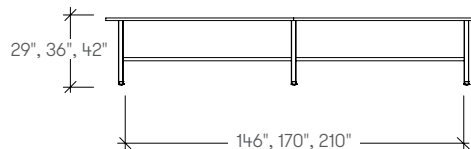

rec

rec dimensions

Rec Single Top
Workshop Table
(STMA)

Rec Ganged Single
Top Workshop Tables
(STMB)

Rec Split Top
Workshop Table
(STMD)

Rec Ganged Split Top
Workshop Table
(STMC)

rec

rec details

Thin cross rail on the 29" x 29" high or 36" high models of all rec tables

Single footrest on the 42" high x 23" deep or 36" deep tables

Double footrest on the 42" high x 48" deep tables

The 119" wide tables at 36" and 42" high will now have a third (middle) leg.