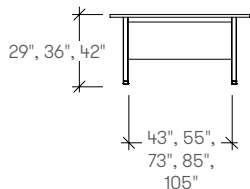

rec

rec dimensions

Rec Single Top
Workshop Table
(STMA)

Rec Ganged Single
Top Workshop Tables
(STMB)

Rec Split Top
Workshop Table
(STMD)

Rec Ganged Split Top
Workshop Table
(STMC)

rec

rec details

Thin cross rail on the 29" x 29" high or 36" high models of all rec tables

Single footrest on the 42" high x 23" deep or 36" deep tables

Double footrest on the 42" high x 48" deep tables

The 119" wide tables at 36" and 42" high will now have a third (middle) leg.

The 29" high will remain with 2 legs.

The 36" deep and 48" deep tables at 42" high have a crossbar in the leg for all widths.

rec

planning

A variety of configurations can be achieved with Rec Tables, allowing for various configurations. The following typicals demonstrate the versatility that can be achieved.