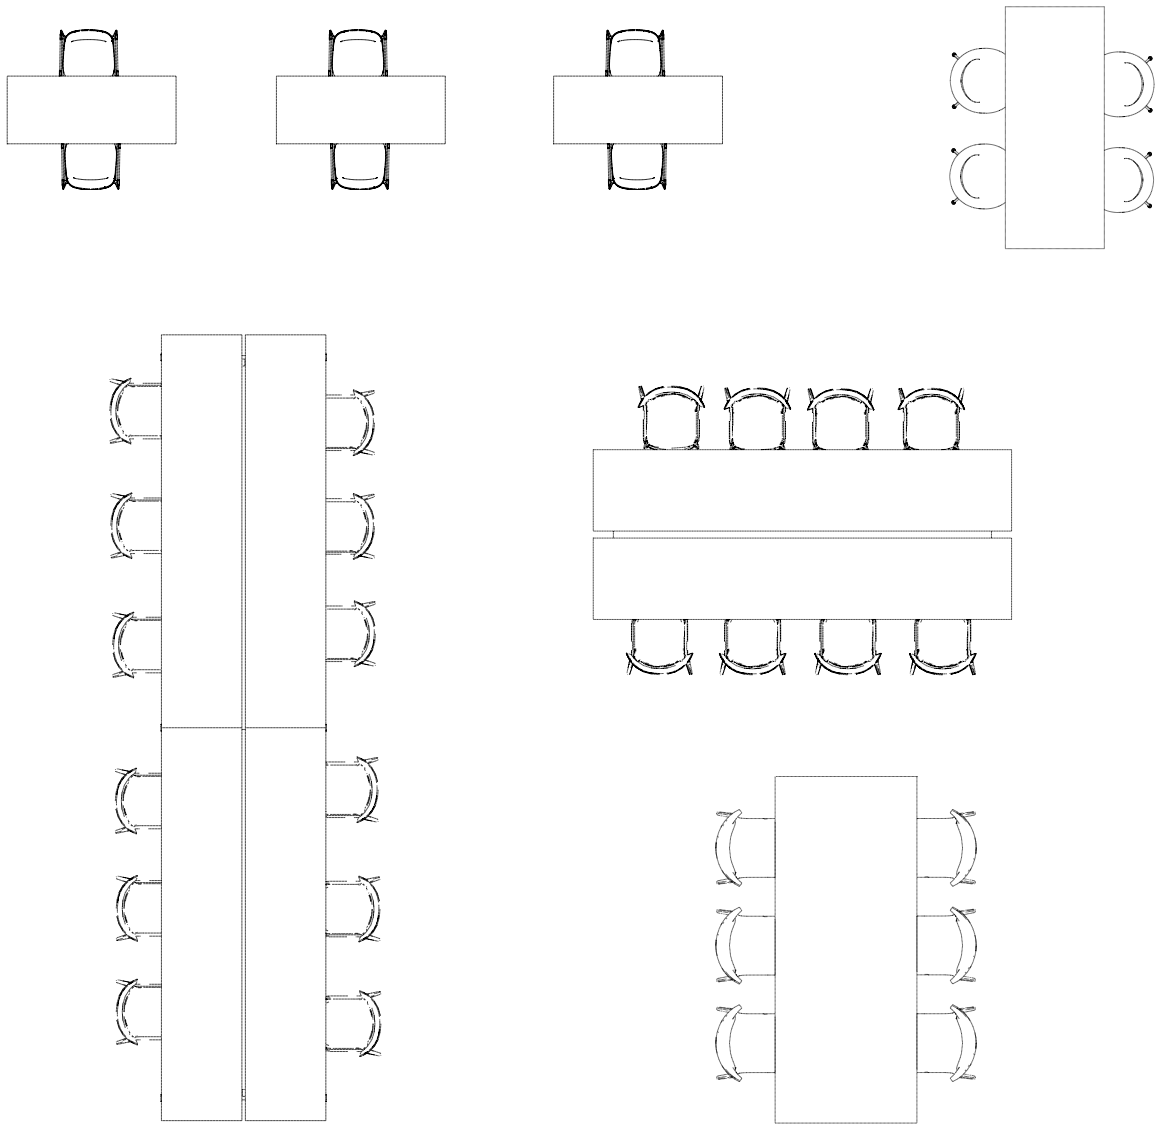

rec

rec dimensions

Rec Single Top
Workshop Table
(STMA)

Rec Ganged Single
Top Workshop Tables
(STMB)

Rec Split Top
Workshop Table
(STMD)

Rec Ganged Split Top
Workshop Table
(STMC)

rec

rec details

Thin cross rail on the 29" x 29" high or 36" high models of all rec tables

Single footrest on the 42" high x 23" deep or 36" deep tables

Double footrest on the 42" high x 48" deep tables

The 119" wide tables at 36" and 42" high will now have a third (middle) leg.

The 29" high will remain with 2 legs.

The 36" deep and 48" deep tables at 42" high have a crossbar in the leg for all widths.

rec

planning

A variety of configurations can be achieved with Rec Tables, allowing for various configurations. The following typicals demonstrate the versatility that can be achieved.

rec

recommended occupancy

The following demonstrates the recommended table occupancy to allow for adequate personal and working space and proper alignments with the Rec table.

58" wide Rec Single Top Workshop Table with Chairs
4 people maximum