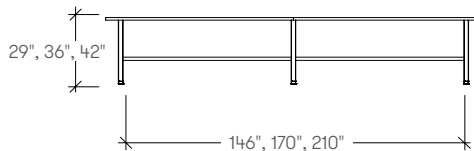

rec

rec dimensions

Rec Single Top
Workshop Table
(STMA)

Rec Ganged Single
Top Workshop Tables
(STMB)

Rec Split Top
Workshop Table
(STMD)

Rec Ganged Split Top
Workshop Table
(STMC)

rec

rec details

Thin cross rail on the 29" x 29" high or 36" high models of all rec tables

Single footrest on the 42" high x 23" deep or 36" deep tables

Double footrest on the 42" high x 48" deep tables

The 119" wide tables at 36" and 42" high will now have a third (middle) leg.

The 29" high will remain with 2 legs.

The 36" deep and 48" deep tables at 42" high have a crossbar in the leg for all widths.

rec

planning

A variety of configurations can be achieved with Rec Tables, allowing for various configurations. The following typicals demonstrate the versatility that can be achieved.