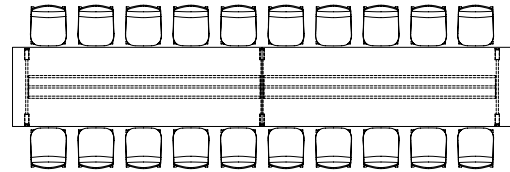

227" wide Rec Ganged Single Top
Workshop Table with Stools
20 people maximum