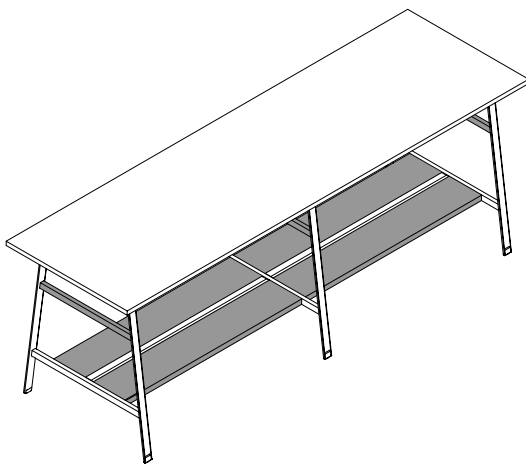

rec

rec dimensions

Rec Single Top
Workshop Table
(STMA)

Rec Ganged Single
Top Workshop Tables
(STMB)

Rec Split Top
Workshop Table
(STMD)

Rec Ganged Split Top
Workshop Table
(STMC)

rec

rec details

Thin cross rail on the 29" x 29" high or 36" high models of all rec tables

Single footrest on the 42" high x 23" deep or 36" deep tables

Double footrest on the 42" high x 48" deep tables

The 119" wide tables at 36" and 42" high will now have a third (middle) leg.

The 29" high will remain with 2 legs.

The 36" deep and 48" deep tables at 42" high have a crossbar in the leg for all widths.

rec

planning

A variety of configurations can be achieved with Rec Tables, allowing for various configurations. The following typicals demonstrate the versatility that can be achieved.

rec

recommended occupancy

The following demonstrates the recommended table occupancy to allow for adequate personal and working space and proper alignments with the Rec table.

58" wide Rec Single Top Workshop Table with Chairs
4 people maximum