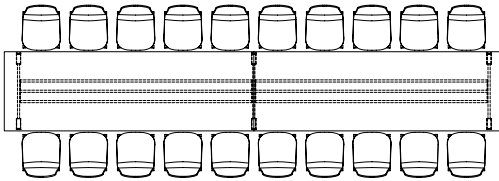

227" wide Rec Ganged Single Top
Workshop Table with Chairs
20 people maximum