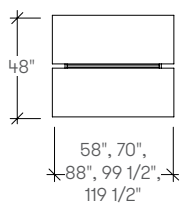

rec

rec dimensions

Rec Single Top
Workshop Table
(STMA)

Rec Ganged Single
Top Workshop Tables
(STMB)

Rec Split Top
Workshop Table
(STMD)

Rec Ganged Split Top
Workshop Table
(STMC)

rec

rec details

Thin cross rail on the 29" x 29" high or 36" high models of all rec tables

Single footrest on the 42" high x 23" deep or 36" deep tables

Double footrest on the 42" high x 48" deep tables

The 119" wide tables at 36" and 42" high will now have a third (middle) leg.