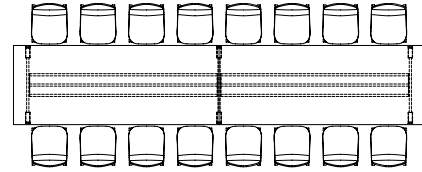

163" wide Rec Ganged Single Top Workshop Table with Chairs
12 people maximum

163" wide Rec Ganged Single Top Workshop Table with Stools
12 people maximum

rec

recommended occupancy

187" wide Rec Ganged Single Top
Workshop Table with Chairs
16 people maximum