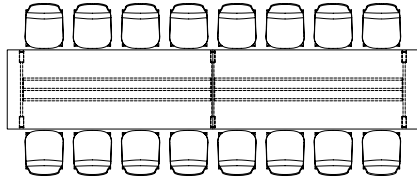

rec

recommended occupancy

187" wide Rec Ganged Single Top
Workshop Table with Chairs
16 people maximum