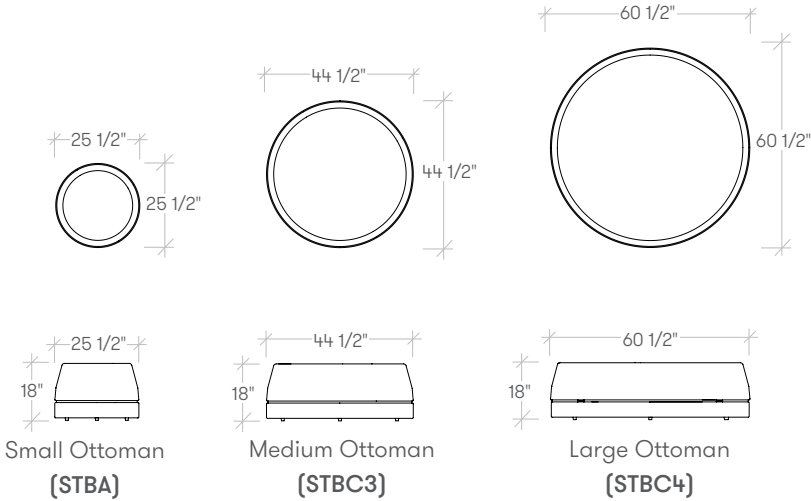

dimensions

- Designed and tested for users up to 300 lbs
- Meets ANSI/BIFMA requirements