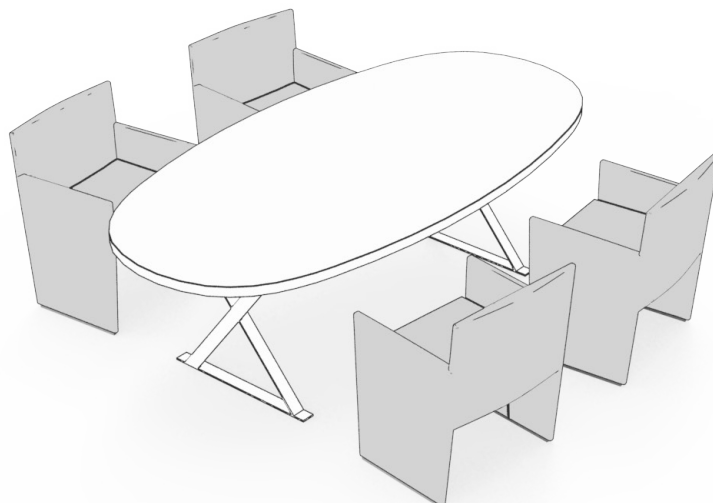

## posa

Posa Chairs convey a sense of refined luxury while meeting rigorous usage requirements in public spaces. The profile and clean design offers a comfortable seating experience for a variety of spaces.

Designer: David Chipperfield

## dimensions

- Designed and tested for users up to 110kg/242 lbs
- Meets standard European NEN-16139 requirements

Posa, Work Chair  
BBPCA