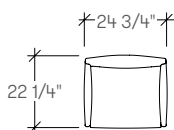

## dimensions

- Designed and tested for users up to 110kg/242 lbs
- Meets standard European NEN-16139 requirements

Posa, Work Chair  
BBPCA