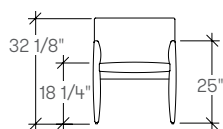

## dimensions

- Designed and tested for users up to 110kg/242 lbs
- Meets standard European NEN-16139 requirements

Posa, Work Chair  
BBPCA