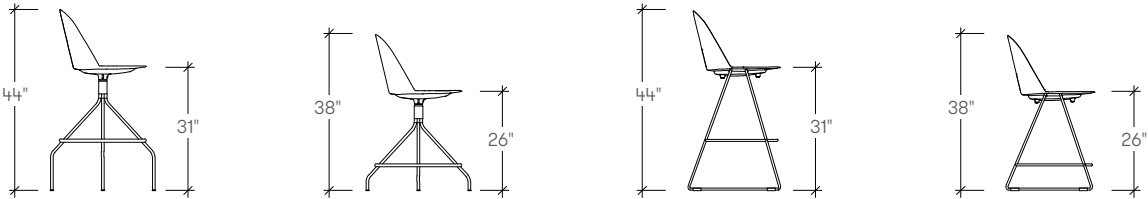

- Designed and tested for users up to 300 lbs
- Meets ANSI/BIFMA requirements

Ballad Upholstered Armless Stool, Four Star Swivel, Bar Height
(TKDDXH1)

Ballad Upholstered Armless Stool, Four Star Swivel, Counter Height
(TKDDXH2)