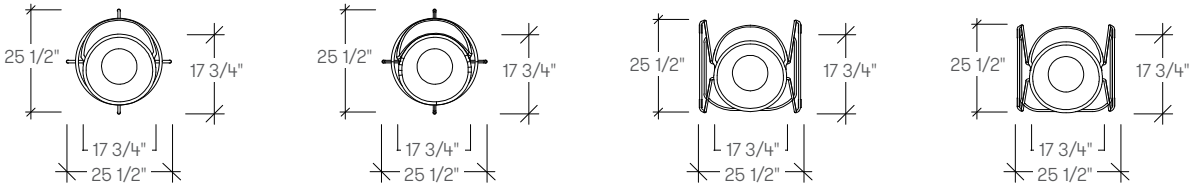

- Designed and tested for users up to 300 lbs
- Meets ANSI/BIFMA requirements

Ballad Upholstered Armless Stool, Four Star Swivel, Bar Height
(TKDDXH1)

Ballad Upholstered Armless Stool, Four Star Swivel, Counter Height
(TKDDXH2)