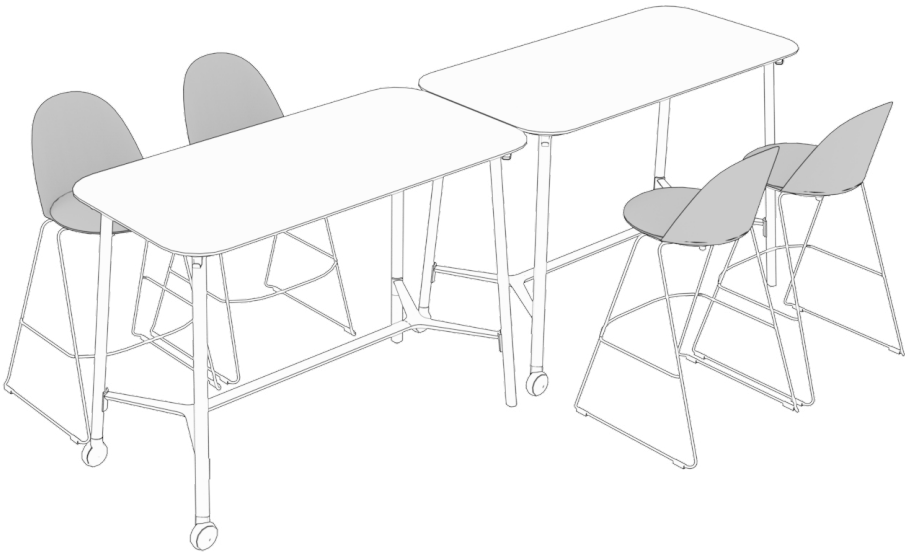

ballad upholstered stool

features

Designed for Studio TK by Patrick Norguet, Ballad is “pure, a simple form with nice details and a little character.” Comfort was at the forefront in the design process for Ballad and the result is something special, a complete line of stools and complementary seating that provides good comfort; good value; good quality; and of course, good design.

Stools are available without arms in two base options that are finished in a durable powder paint. Fully upholstered, Ballad has the option of matching or contrasting textiles on the seat and back.

dimensions

- Designed and tested for users up to 300 lbs
- Meets ANSI/BIFMA requirements

Ballad Upholstered Armless Stool, Four Star Swivel, Bar Height
(TKDDXH1)

Ballad Upholstered Armless Stool, Four Star Swivel, Counter Height
(TKDDXH2)

Ballad Upholstered Armless Stool, Sled Base, Bar Height
(TKDDQH1)

Ballad Upholstered Armless Stool, Sled Base, Counter Height
(TKDDQH2)

ballad upholstered stool

planning

Ballad upholstered stools are available in a counter or bar height with an option of contrasting textiles used on the seat and back. Ideally suited for entertainment, a café, or lounge environment. Ballad stool bases can be finished in any of Studio TK's Fundamental or Fashion paints and complement Ballad chair and lounge seating.