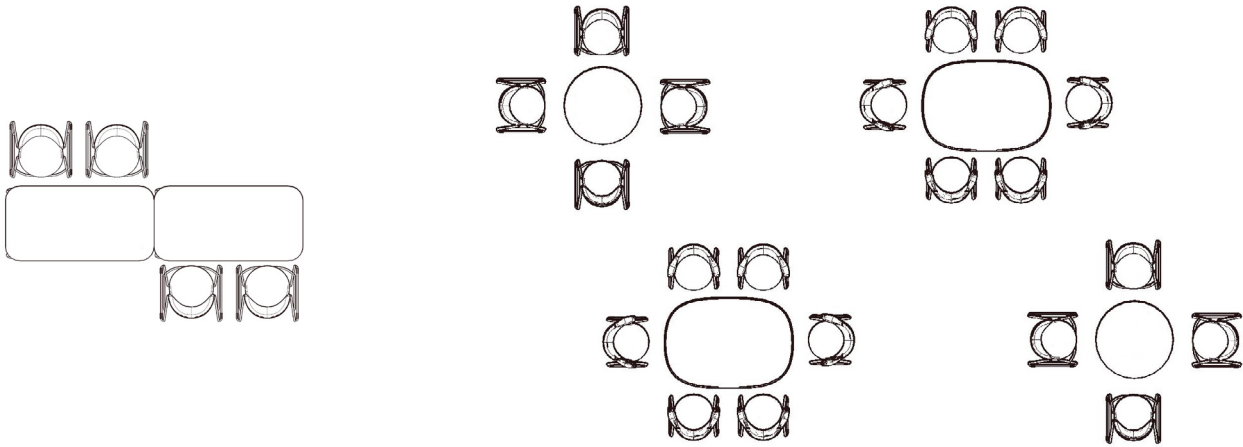

- Designed and tested for users up to 300 lbs
- Meets ANSI/BIFMA requirements

Ballad Upholstered Armless Stool, Four Star Swivel, Bar Height
(TKDDXH1)

Ballad Upholstered Armless Stool, Four Star Swivel, Counter Height
(TKDDXH2)

Ballad Upholstered Armless Stool, Sled Base, Bar Height
(TKDDQH1)

Ballad Upholstered Armless Stool, Sled Base, Counter Height
(TKDDQH2)

ballad upholstered stool

planning

Ballad upholstered stools are available in a counter or bar height with an option of contrasting textiles used on the seat and back. Ideally suited for entertainment, a café, or lounge environment. Ballad stool bases can be finished in any of Studio TK's Fundamental or Fashion paints and complement Ballad chair and lounge seating.