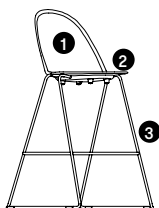

- Designed and tested for users up to 300 lbs
- Meets ANSI/BIFMA requirements

Ballad Upholstered Armless Stool, Four Star Swivel, Bar Height
(TKDDXH1)

Ballad Upholstered Armless Stool, Four Star Swivel, Counter Height
(TKDDXH2)

Ballad Upholstered Armless Stool, Sled Base, Bar Height
(TKDDQH1)

Ballad Upholstered Armless Stool, Sled Base, Counter Height
(TKDDQH2)

ballad upholstered stool

planning

Ballad upholstered stools are available in a counter or bar height with an option of contrasting textiles used on the seat and back. Ideally suited for entertainment, a café, or lounge environment. Ballad stool bases can be finished in any of Studio TK's Fundamental or Fashion paints and complement Ballad chair and lounge seating.

specifying ballad finishes

Ballad upholstered stools are available in a variety of configurations that include multiple upholstery options with metal bases.

TKDD

- 1 **Back Upholstery Finish**
Select back upholstery finish
- 2 **Seat Upholstery Finish**
Select seat upholstery finish
- 3 **Frame Finish**
Select frame finish