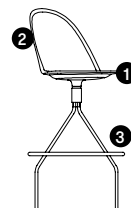

TKDC

- 1 **Upholstery Finish**
  Select seat, seat/back upholstery finish
- 2 **Plastic Finish**
  Select plastic seat finish
- 3 **Frame Finish**
  Select frame finish

specification example

Ballad upholstered chairs are only for use in an indoor environment and are available with a variety of material and finish options. The following demonstrates the order that must be selected and will vary dependent on features.

Steps involved in specifying Ballad	Example:
Select the chair style	TKDD
Select the base style	TKDDX
Select back height	TKDDXH
Select seat height	TKDDXH2
Select the back upholstery finish	TKDDXH2E352
Select the seat upholstery finish	TKDDXH2E352E477
Select the base finish	TKDDXH2E352E47752

COM/COL material requirement

Yardage is based on a non-patterned fabric. Additional yardage may be required for pattern repeats and the matching required. Leather yield may be affected by the quality of the COL. However, variance in the size of the hides will not affect the yield.

SINGLE UPHOLSTERY		COM [yards]	COL [sq. ft.]
Ballad Fully Upholstered Armless Stool	Seat	3/4	14
	Back	2	36
Ballad Partial Upholstered Armless Stool	Seat	3/4	14
	Seat and Back	2	36

weights

Ballad Fully Uph Armless Stool, Sled Base Bar Height	28 lbs
Ballad Fully Uph Armless Stool, Four Star Base Bar Height	23 lbs
Ballad Fully Uph Armless Stool, Sled Base Counter Height	27 lbs
Ballad Fully Uph Armless Stool, Four Star Base Counter Height	22 lbs

uv protection

Partially upholstered Ballad stools include a UV additive to the polypropylene plastic to deter color fading due to exposure to sunlight. The additive is included at the time of production and is permeated throughout the plastic.