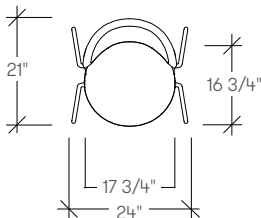

ballad upholstered chair

dimensions

- Designed and tested for users up to 300 lbs
- Meets ANSI/BIFMA requirements

Ballad Upholstered Armless Chair, Four Leg Base (TKDMA)

Ballad Upholstered Armless Chair, Sled Base (TKDMQ)