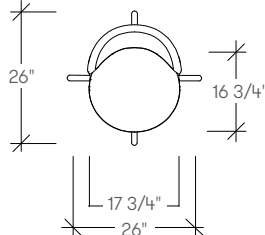

Ballad Upholstered Armless Chair, Wood Four Star Swivel Base (TKDMZ)