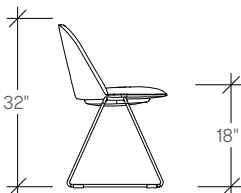

ballad upholstered chair

dimensions

- Designed and tested for users up to 300 lbs
- Meets ANSI/BIFMA requirements

Ballad Upholstered Armless Chair, Four Leg Base (TKDMA)

Ballad Upholstered Armless Chair, Sled Base (TKDMQ)