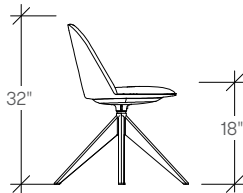

ballad upholstered chair

dimensions

- Designed and tested for users up to 300 lbs
- Meets ANSI/BIFMA requirements

Ballad Upholstered Armless Chair, Four Leg Base (TKDMA)

Ballad Upholstered Armless Chair, Sled Base (TKDMQ)

Ballad Upholstered Armless Chair, Four Star Swivel Base (TKDMX)

Ballad Upholstered Armless Chair, Five Star Task Base (TKDMY)

Ballad Upholstered Armless Chair, Wood Four Leg Base (TKDMW)

Ballad Upholstered Armless Chair, Wood Four Star Swivel Base (TKDMZ)

ballad upholstered chair

dimensions

Ballad Upholstered Armchair,
Four Leg Base
(TKDHA)

Ballad Upholstered Armchair,
Sled Base
(TKDHQ)

Ballad Upholstered Armchair,
Four Star Swivel Base
(TKDHX)

Ballad Upholstered Armchair,
Five Star Task Base
(TKDHY)