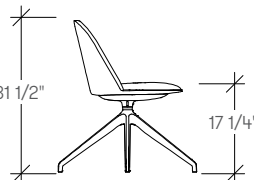

ballad upholstered chair

dimensions

- Designed and tested for users up to 300 lbs
- Meets ANSI/BIFMA requirements

Ballad Upholstered Armless Chair, Four Leg Base (TKDMA)

Ballad Upholstered Armless Chair, Sled Base (TKDMQ)

Ballad Upholstered Armless Chair, Four Star Swivel Base (TKDMX)

Ballad Upholstered Armless Chair, Five Star Task Base (TKDMY)

Ballad Upholstered Armless Chair, Wood Four Leg Base (TKDMW)

Ballad Upholstered Armless Chair, Wood Four Star Swivel Base (TKDMZ)

ballad upholstered chair

dimensions

Ballad Upholstered Armchair,
Four Leg Base
(TKDHA)

Ballad Upholstered Armchair,
Sled Base
(TKDHQ)

Ballad Upholstered Armchair,
Four Star Swivel Base
(TKDHX)

Ballad Upholstered Armchair,
Five Star Task Base
(TKDHY)