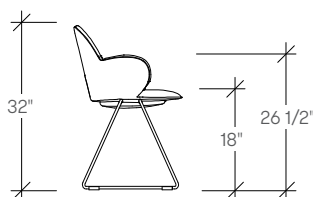

ballad upholstered chair

dimensions

- Designed and tested for users up to 300 lbs
- Meets ANSI/BIFMA requirements

Ballad Upholstered Armless Chair, Four Leg Base (TKDMA)

Ballad Upholstered Armless Chair, Sled Base (TKDMQ)

Ballad Upholstered Armless Chair, Four Star Swivel Base (TKDMX)

Ballad Upholstered Armless Chair, Five Star Task Base (TKDMY)

Ballad Upholstered Armless Chair, Wood Four Leg Base (TKDMW)

Ballad Upholstered Armless Chair, Wood Four Star Swivel Base (TKDMZ)

ballad upholstered chair

dimensions

Ballad Upholstered Armchair,
Four Leg Base
(TKDHA)

Ballad Upholstered Armchair,
Sled Base
(TKDHQ)

Ballad Upholstered Armchair,
Four Star Swivel Base
(TKDHX)

Ballad Upholstered Armchair,
Five Star Task Base
(TKDHY)