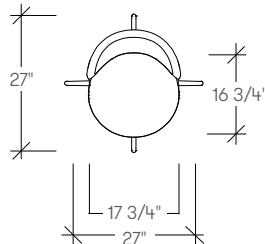

ballad upholstered chair

dimensions

- Designed and tested for users up to 300 lbs
- Meets ANSI/BIFMA requirements

Ballad Upholstered Armless Chair, Four Leg Base (TKDMA)

Ballad Upholstered Armless Chair, Sled Base (TKDMQ)