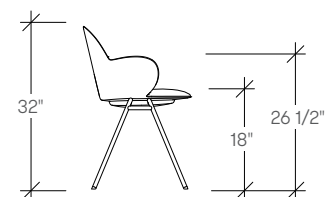

ballad upholstered chair

dimensions

- Designed and tested for users up to 300 lbs
- Meets ANSI/BIFMA requirements

Ballad Upholstered Armless Chair, Four Leg Base (TKDMA)

Ballad Upholstered Armless Chair, Sled Base (TKDMQ)

Ballad Upholstered Armless Chair, Four Star Swivel Base (TKDMX)

Ballad Upholstered Armless Chair, Five Star Task Base (TKDMY)

Ballad Upholstered Armless Chair, Wood Four Leg Base (TKDMW)

Ballad Upholstered Armless Chair, Wood Four Star Swivel Base (TKDMZ)

ballad upholstered chair

dimensions

Ballad Upholstered Armchair,
Four Leg Base
(TKDHA)

Ballad Upholstered Armchair,
Sled Base
(TKDHQ)

Ballad Upholstered Armchair,
Four Star Swivel Base
(TKDHX)

Ballad Upholstered Armchair,
Five Star Task Base
(TKDHY)