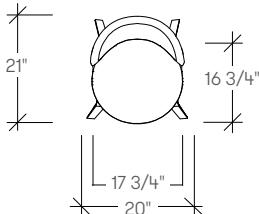

Ballad Upholstered Armless Chair, Wood Four Leg Base (TKDMW)