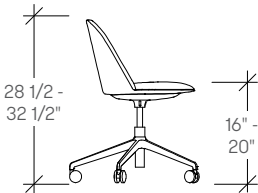

Ballad Upholstered Armless Chair, Five Star Task Base (TKDMY)