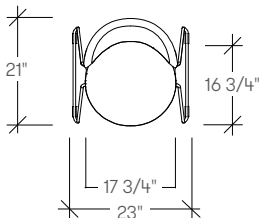

ballad upholstered chair

dimensions

- Designed and tested for users up to 300 lbs
- Meets ANSI/BIFMA requirements

Ballad Upholstered Armless Chair, Four Leg Base (TKDMA)

Ballad Upholstered Armless Chair, Sled Base (TKDMQ)