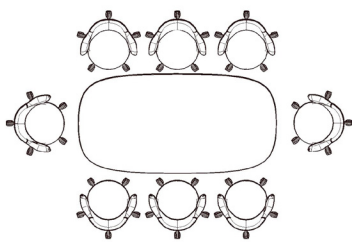

ballad upholstered chair

dimensions

Ballad Upholstered Armchair,
Four Leg Base
(TKDHA)

Ballad Upholstered Armchair,
Sled Base
(TKDHQ)

Ballad Upholstered Armchair,
Four Star Swivel Base
(TKDHX)

Ballad Upholstered Armchair,
Five Star Task Base
(TKDHY)

Ballad Upholstered Armchair,
Wood Four Leg Base
(TKDHW)

Ballad Upholstered Armchair,
Wood Four Star Swivel Base
(TKDHZ)

ballad upholstered chair

planning

Ballad upholstered chairs offer a wide variety of styles and finishes that complement any environment. Available in an armed or armless version and six base options, this highly versatile chair can go anywhere. Ideally suited for a dining and lounge environment, meeting spaces, office side chairs, collaboration and ideation spaces, and more! Ballad Upholstered Chairs can be finished in any of Studio TK's Fundamental or Fashion paints or warm hardwood stains.