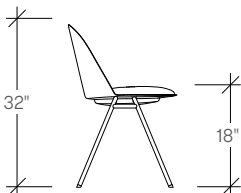

ballad upholstered chair

dimensions

- Designed and tested for users up to 300 lbs
- Meets ANSI/BIFMA requirements

Ballad Upholstered Armless Chair, Four Leg Base (TKDMA)

Ballad Upholstered Armless Chair, Sled Base (TKDMQ)