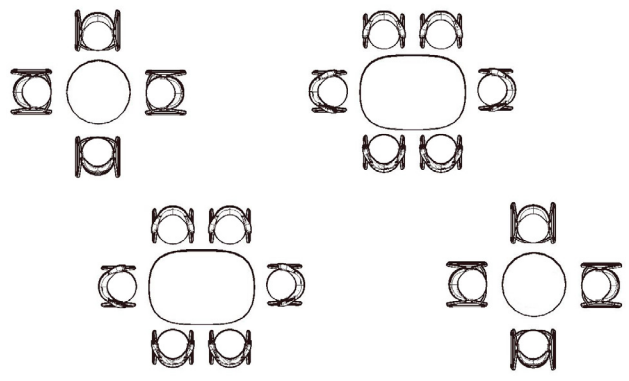

ballad upholstered chair

dimensions

Ballad Upholstered Armchair,
Four Leg Base
(TKDHA)

Ballad Upholstered Armchair,
Sled Base
(TKDHQ)

Ballad Upholstered Armchair,
Four Star Swivel Base
(TKDHX)

Ballad Upholstered Armchair,
Five Star Task Base
(TKDHY)

Ballad Upholstered Armchair,
Wood Four Leg Base
(TKDHW)

Ballad Upholstered Armchair,
Wood Four Star Swivel Base
(TKDHZ)

ballad upholstered chair

planning

Ballad upholstered chairs offer a wide variety of styles and finishes that complement any environment. Available in an armed or armless version and six base options, this highly versatile chair can go anywhere. Ideally suited for a dining and lounge environment, meeting spaces, office side chairs, collaboration and ideation spaces, and more! Ballad Upholstered Chairs can be finished in any of Studio TK's Fundamental or Fashion paints or warm hardwood stains.