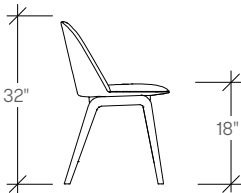

ballad upholstered chair

dimensions

- Designed and tested for users up to 300 lbs
- Meets ANSI/BIFMA requirements

Ballad Upholstered Armless Chair, Four Leg Base (TKDMA)

Ballad Upholstered Armless Chair, Sled Base (TKDMQ)

Ballad Upholstered Armless Chair, Four Star Swivel Base (TKDMX)

Ballad Upholstered Armless Chair, Five Star Task Base (TKDMY)

Ballad Upholstered Armless Chair, Wood Four Leg Base (TKDMW)

Ballad Upholstered Armless Chair, Wood Four Star Swivel Base (TKDMZ)