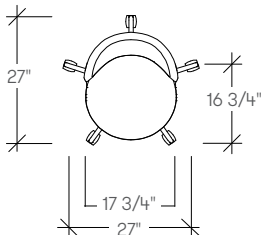

Ballad Upholstered Armless Chair, Five Star Task Base (TKDMY)