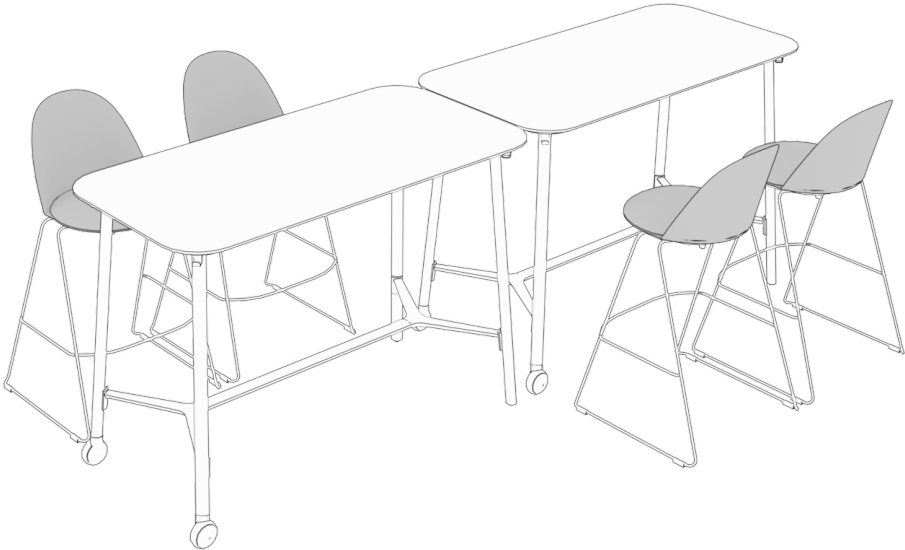

# ballad plastic stool

## features

Designed for Studio TK by Patrick Norguet, Ballad is “pure, a simple form with nice details and a little character.” Stools extend the line upward with a counter or bar height seat in an easy to clean recycled polypropylene seat shell in five durable finishes and hybrid options of an upholstered seat, or seat and back combination for added comfort and finish options.

## sustainability

The polypropylene plastic used in the seat shells on Ballad seating contains a minimum of 50% recycled materials.

## planning

Ballad plastic stools are available in a counter or bar height with a full plastic seat or partially upholstered seat and two base options for endless variety. Ideally suited for entertainment, a café, or lounge environment. Ballad stool bases can be finished in any of Studio TK's Fundamental or Fashion paints and complement Ballad chair and lounge seating.