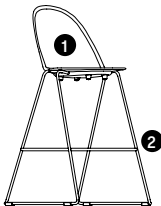

specifying ballad finishes

Ballad plastic stools are available in a variety of combinations, allowing for an expressive use of color and material.

TKDEP

- 1 Plastic Finish
  Select plastic seat finish
- 2 Frame Finish
  Select frame finish