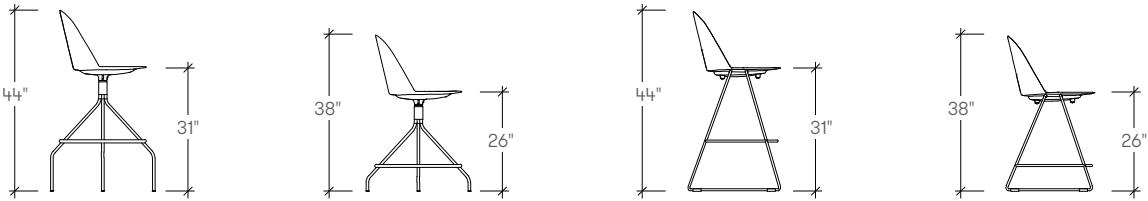

## dimensions

- Designed and tested for users up to 300 lbs
- Meets ANSI/BIFMA requirements

Ballad Armless Stool, Four Star Swivel, Bar Height (TKDEPXH1)

Ballad Armless Stool, Four Star Swivel, Counter Height (TKDEPXH2)

Ballad Armless Stool, Sled Base, Bar Height (TKDEPQH1)

Ballad Armless Stool, Sled Base, Counter Height (TKDEPQH2)

**Note:** For Armless Stool with Partial Upholstery (TKDC). seat depth is reduced to 16-3/4"