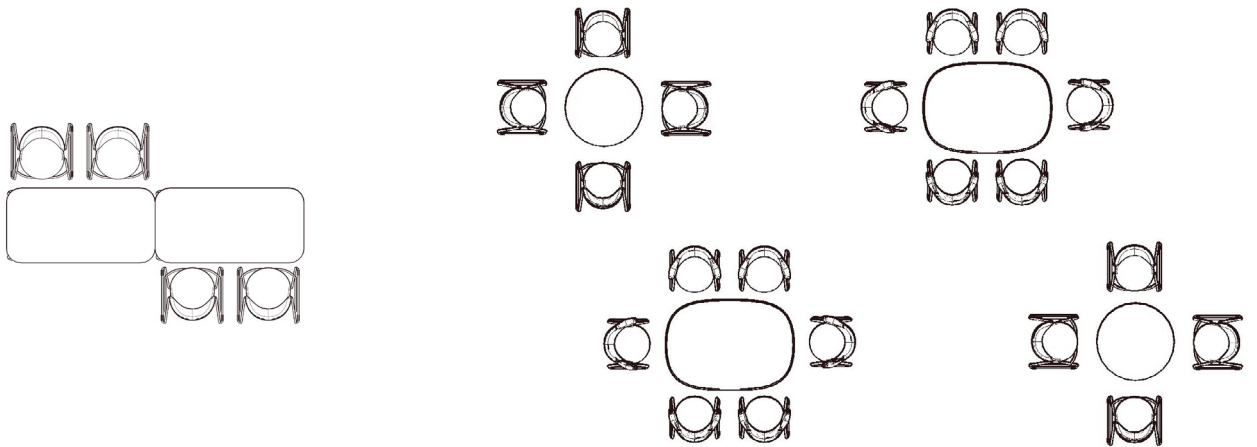

ballad plastic stool

planning

Ballad plastic stools are available in a counter or bar height with a full plastic seat or partially upholstered seat and two base options for endless variety. Ideally suited for entertainment, a café, or lounge environment. Ballad stool bases can be finished in any of Studio TK's Fundamental or Fashion paints and complement Ballad chair and lounge seating.