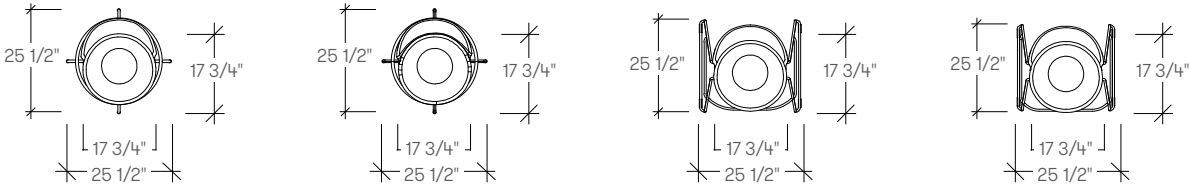

## dimensions

- Designed and tested for users up to 300 lbs
- Meets ANSI/BIFMA requirements

Ballad Armless Stool, Four Star Swivel, Bar Height (TKDEPXH1)

Ballad Armless Stool, Four Star Swivel, Counter Height (TKDEPXH2)