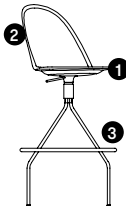

TKDC

- 1 Upholstery Finish
  Select seat, seat/back upholstery finish
- 2 Plastic Finish
  Select plastic seat finish
- 3 Frame Finish
  Select frame finish

specification example

Ballad plastic stools are specified for use in an indoor environment and available with a variety of material and finish options. The following demonstrates the order that must be selected and will vary dependent on features.

Steps involved in specifying Ballad	Example:
Select the stool style	TKDC
Select the base style	TKDCQ
Select the back height	TKDCQH
Select the upholstery style	TKDCQHS
Select the seat height	TKDCQHS1
Select the upholstery finish	TKDCQHS1E744
Select the plastic finish	TKDCQHS1E744SBA
Select the base finish	TKDCQHS1E744SBA24

COM/COL material requirement

Yardage is based on a non-patterned fabric. Additional yardage may be required for pattern repeats and the matching required. Leather yield may be affected by the quality of the COL. However, variance in the size of the hides will not affect the yield.

SINGLE UPHOLSTERY		COM [yards]	COL [sq. ft.]
Ballad Partial Upholstered Armless Stool	Seat	3/4	14
	Seat and Back	2	36