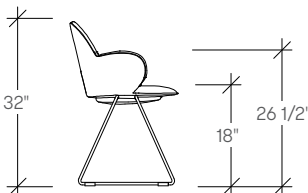

ballad plastic chair

dimensions

- Designed and tested for users up to 300 lbs
- Meets ANSI/BIFMA requirements

Ballad Plastic Armless Chair,
Four Leg Base
(TKDNPA)

Ballad Plastic Armless Chair,
Sled Base
(TKDNPO)

Note: For Armless Chair with Partial Upholstery (TKDL), seat depth is reduced to 16 3/4"

ballad plastic chair

dimensions

- Designed and tested for users up to 300 lbs
- Meets ANSI/BIFMA requirements

Ballad Plastic Armchair,
Four Leg Base
(TKDJPA)

Ballad Plastic Armchair,
Wood Four Star Swivel Base
(TKDJPZ)

Note: For Armchair with Partial Upholstery (TKDG). width between arms is reduced to 19" and seat depth is reduced to 16 3/4"

ballad plastic chair