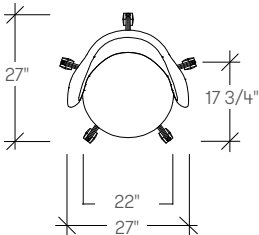

Ballad Plastic Armchair,
Five Star Task Base
(TKDJPY)