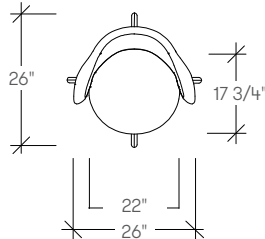

Note: For Armless Chair with Partial Upholstery (TKDL), seat depth is reduced to 16 3/4"

ballad plastic chair

dimensions

- Designed and tested for users up to 300 lbs
- Meets ANSI/BIFMA requirements

Ballad Plastic Armchair,
Four Leg Base
(TKDJPA)

Ballad Plastic Armchair,
Wood Four Star Swivel Base
(TKDJPZ)

Note: For Armchair with Partial Upholstery (TKDG). width between arms is reduced to 19" and seat depth is reduced to 16 3/4"

ballad plastic chair