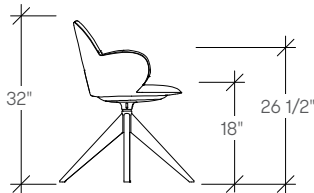

Note: For Armless Chair with Partial Upholstery (TKDL), seat depth is reduced to 16 3/4"

ballad plastic chair

dimensions

- Designed and tested for users up to 300 lbs
- Meets ANSI/BIFMA requirements

Ballad Plastic Armchair,
Four Leg Base
(TKDJPA)

Ballad Plastic Armchair,
Sled Base
(TKDJPQ)

Ballad Plastic Armchair,
Four Star Swivel Base
(TKDJPX)

Ballad Plastic Armchair,
Five Star Task Base
(TKDJPY)

Ballad Plastic Armchair,
Wood Four Leg Base
(TKDJPW)

Ballad Plastic Armchair,
Wood Four Star Swivel Base
(TKDJPZ)

Note: For Armchair with Partial Upholstery (TKDG). width between arms is reduced to 19" and seat depth is reduced to 16 3/4"

ballad plastic chair