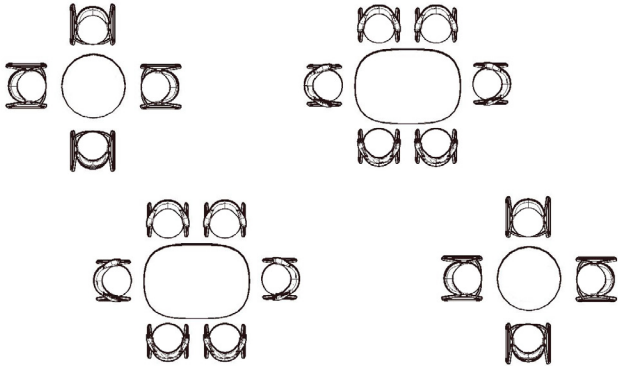

ballad plastic chair

planning

Ballad plastic chairs offer a wide variety of styles and finishes that complement any environment. Available a full plastic seat, partially upholstered seat, armed and armless versions, each style includes six base options for endless variety. Ideally suited for a dining and lounge environment, meeting spaces, office side chairs, collaboration and ideation spaces, and more! Ballad chair bases can be finished in any of Studio TK’s Fundamental or Fashion paints or warm hardwood stains.