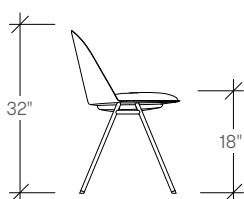

ballad plastic chair

dimensions

- Designed and tested for users up to 300 lbs
- Meets ANSI/BIFMA requirements

Ballad Plastic Armless Chair,
Four Leg Base
(TKDNPA)

Ballad Plastic Armless Chair,
Sled Base
(TKDNPO)

Ballad Plastic Armless Chair,
Four Star Swivel Base
(TKDNPX)

Ballad Plastic Armless Chair,
Five Star Task Base
(TKDNPY)

Ballad Plastic Armless Chair,
Wood Four Leg Base
(TKDNPW)

Ballad Plastic Armless Chair,
Wood Four Star Swivel Base
(TKDNPZ)

Note: For Armless Chair with Partial Upholstery (TKDL), seat depth is reduced to 16 3/4"

ballad plastic chair

dimensions

- Designed and tested for users up to 300 lbs
- Meets ANSI/BIFMA requirements

Ballad Plastic Armchair,
Four Leg Base
(TKDJPA)