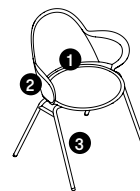

TKDL & TKDG

- 1 **Upholstery Finish**
  Select seat, seat/back upholstery finish
- 2 **Plastic Finish**
  Select plastic seat finish
- 3 **Frame Finish**
  Select frame finish

specification example

Ballad plastic chairs are specified for use in an indoor environment and available in a variety of material and finish options. Ballad chairs with partial upholstery are only for use in an indoor environment. The following demonstrates the order that must be selected and will vary dependent on features.

Steps involved in specifying Ballad	Example:
Select the chair style	TKDG
Select the base style	TKDGY
Select the upholstery style	TKDGYB
Select the upholstery finish	TKDGYBE352
Select the plastic finish	TKDGYBE352SBC
Select the base finish	TKDGYBE352SBC52
Select the caster style (when applicable)	TKDGYBE352SBC52H

COM/COL material requirement

Yardage is based on a non-patterned fabric. Additional yardage may be required for pattern repeats and the matching required. Leather yield may be affected by the quality of the COL. However, variance in the size of the hides will not affect the yield.

SINGLE UPHOLSTERY		COM [yards]	COL [sq. ft.]
Ballad Partial Upholstered Armless Chair	Seat	3/4	14
	Seat and Back	2	36
Ballad Partial Upholstered Armchair	Seat	3/4	14
	Seat and Back	2	36