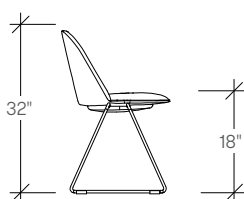

ballad plastic chair

dimensions

- Designed and tested for users up to 300 lbs
- Meets ANSI/BIFMA requirements

Ballad Plastic Armless Chair,
Four Leg Base
(TKDNPA)

Ballad Plastic Armless Chair,
Sled Base
(TKDNPO)

Ballad Plastic Armless Chair,
Four Star Swivel Base
(TKDNPX)

Ballad Plastic Armless Chair,
Five Star Task Base
(TKDNPY)

Ballad Plastic Armless Chair,
Wood Four Leg Base
(TKDNPW)

Ballad Plastic Armless Chair,
Wood Four Star Swivel Base
(TKDNPZ)

Note: For Armless Chair with Partial Upholstery (TKDL), seat depth is reduced to 16 3/4"

ballad plastic chair

dimensions

- Designed and tested for users up to 300 lbs
- Meets ANSI/BIFMA requirements

Ballad Plastic Armchair,
Four Leg Base
(TKDJPA)