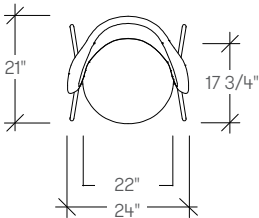

ballad plastic chair

dimensions

- Designed and tested for users up to 300 lbs
- Meets ANSI/BIFMA requirements

Ballad Plastic Armless Chair,
Four Leg Base
(TKDNPA)

Ballad Plastic Armless Chair,
Sled Base
(TKDNPO)

Note: For Armless Chair with Partial Upholstery (TKDL), seat depth is reduced to 16 3/4"

ballad plastic chair

dimensions

- Designed and tested for users up to 300 lbs
- Meets ANSI/BIFMA requirements

Ballad Plastic Armchair,
Four Leg Base
(TKDJPA)