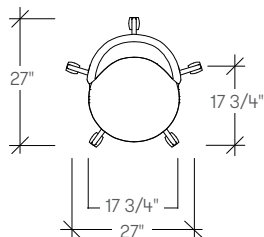

ballad plastic chair

dimensions

- Designed and tested for users up to 300 lbs
- Meets ANSI/BIFMA requirements

Ballad Plastic Armless Chair,
Four Leg Base
(TKDNPA)

Ballad Plastic Armless Chair,
Sled Base
(TKDNPO)

Ballad Plastic Armless Chair,
Four Star Swivel Base
(TKDNPX)

Note: For Armless Chair with Partial Upholstery (TKDL), seat depth is reduced to 16 3/4"