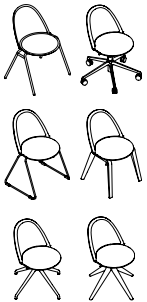

TKDNP ballad armless chair plastic seat, indoor environment

Product Options

Base Style	Plastic Finish	Frame Finish	Casters
A Four Leg	Principal Plastic Finish	Wood Base Finish	H Hard Tread Casters
Q Sled Base	SBA Onyx	BU Basque White Oak	S Soft Tread Casters
X Four Star Swivel	SBB Silk Grey	NK Natural Oak	
Y Five Star Task	SBC Arctic	DY Cocoa Brown	
W Wood Four Leg	Expression Plastic Finish	DV Sierra	
Z Wood Four Star Swivel	SBD Merlot	DZ Truffle	
	SBE Fern	Fundamental Paint	
		Fashion Paint	

Note For Fundamental Paint, add $0
For Fashion Paint, add $41
Ballad armless chairs with a Four Leg or Sled Base may stack up to four high

	Price
A Four Leg	425
Q Sled Base	440
X Four Star Swivel	550
Y Five Star Task	530
W Wood Four Leg	995
Z Wood Four Star Swivel	750