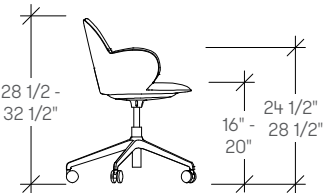

Ballad Plastic Armchair,
Five Star Task Base
(TKDJPY)