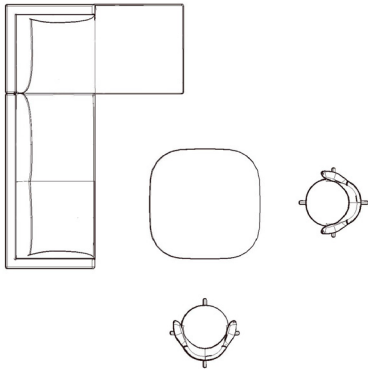

ballad plastic chair

planning

Ballad plastic chairs offer a wide variety of styles and finishes that complement any environment. Available a full plastic seat, partially upholstered seat, armed and armless versions, each style includes six base options for endless variety. Ideally suited for a dining and lounge environment, meeting spaces, office side chairs, collaboration and ideation spaces, and more! Ballad chair bases can be finished in any of Studio TK’s Fundamental or Fashion paints or warm hardwood stains.