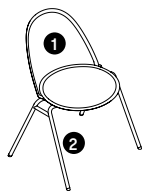

specifying ballad finishes

Ballad plastic chairs are available in a variety of configurations that include plastic and upholstery options with metal or hardwood bases.

TKDNP & TKDJP

- 1 **Plastic Finish**
  Select plastic seat finish
- 2 **Frame Finish**
  Select frame finish