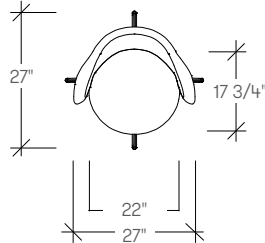

Ballad Plastic Armchair,
Four Star Swivel Base
(TKDJPX)