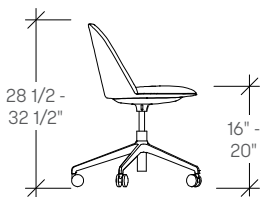

ballad plastic chair

dimensions

- Designed and tested for users up to 300 lbs
- Meets ANSI/BIFMA requirements

Ballad Plastic Armless Chair,
Four Leg Base
(TKDNPA)

Ballad Plastic Armless Chair,
Sled Base
(TKDNPO)

Ballad Plastic Armless Chair,
Four Star Swivel Base
(TKDNPX)

Ballad Plastic Armless Chair,
Five Star Task Base
(TKDNPY)

Ballad Plastic Armless Chair,
Wood Four Leg Base
(TKDNPW)

Ballad Plastic Armless Chair,
Wood Four Star Swivel Base
(TKDNPZ)

Note: For Armless Chair with Partial Upholstery (TKDL), seat depth is reduced to 16 3/4"

ballad plastic chair

dimensions

- Designed and tested for users up to 300 lbs
- Meets ANSI/BIFMA requirements

Ballad Plastic Armchair,
Four Leg Base
(TKDJPA)