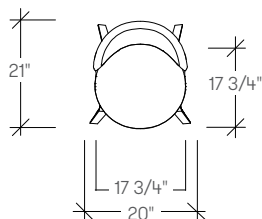

ballad plastic chair

dimensions

- Designed and tested for users up to 300 lbs
- Meets ANSI/BIFMA requirements

Note: For Armless Chair with Partial Upholstery (TKDL), seat depth is reduced to 16 3/4"