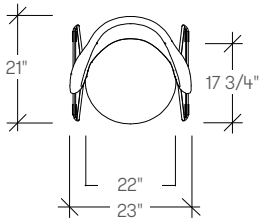

Note: For Armless Chair with Partial Upholstery (TKDL), seat depth is reduced to 16 3/4"

ballad plastic chair

dimensions

- Designed and tested for users up to 300 lbs
- Meets ANSI/BIFMA requirements

Ballad Plastic Armchair,
Four Leg Base
(TKDJPA)

Ballad Plastic Armchair,
Wood Four Star Swivel Base
(TKDJPZ)

Note: For Armchair with Partial Upholstery (TKDG). width between arms is reduced to 19" and seat depth is reduced to 16 3/4"

ballad plastic chair