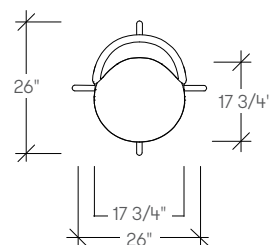

ballad plastic chair

dimensions

- Designed and tested for users up to 300 lbs
- Meets ANSI/BIFMA requirements

Note: For Armless Chair with Partial Upholstery (TKDL), seat depth is reduced to 16 3/4"