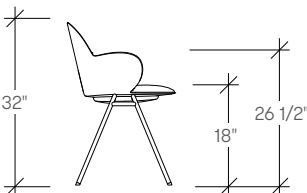

ballad plastic chair

dimensions

- Designed and tested for users up to 300 lbs
- Meets ANSI/BIFMA requirements

Ballad Plastic Armless Chair,
Four Leg Base
(TKDNPA)

Ballad Plastic Armless Chair,
Sled Base
(TKDNPO)

Ballad Plastic Armless Chair,
Four Star Swivel Base
(TKDNPX)

Ballad Plastic Armless Chair,
Five Star Task Base
(TKDNPY)

Ballad Plastic Armless Chair,
Wood Four Leg Base
(TKDNPW)

Ballad Plastic Armless Chair,
Wood Four Star Swivel Base
(TKDNPZ)

Note: For Armless Chair with Partial Upholstery (TKDL), seat depth is reduced to 16 3/4"

ballad plastic chair

dimensions

- Designed and tested for users up to 300 lbs
- Meets ANSI/BIFMA requirements

Ballad Plastic Armchair,
Four Leg Base
(TKDJPA)