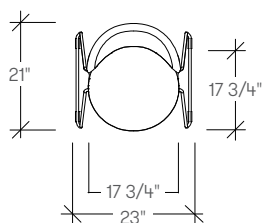

ballad plastic chair

dimensions

- Designed and tested for users up to 300 lbs
- Meets ANSI/BIFMA requirements

Ballad Plastic Armless Chair,
Four Leg Base
(TKDNPA)

Ballad Plastic Armless Chair,
Sled Base
(TKDNPO)

Note: For Armless Chair with Partial Upholstery (TKDL), seat depth is reduced to 16 3/4"

ballad plastic chair

dimensions

- Designed and tested for users up to 300 lbs
- Meets ANSI/BIFMA requirements

Ballad Plastic Armchair,
Four Leg Base
(TKDJPA)