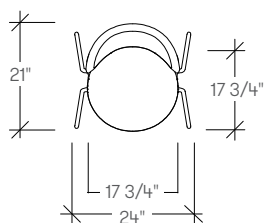

ballad plastic chair

dimensions

- Designed and tested for users up to 300 lbs
- Meets ANSI/BIFMA requirements

Ballad Plastic Armless Chair,
Four Leg Base
(TKDNPA)

Ballad Plastic Armless Chair,
Sled Base
(TKDNPO)

Note: For Armless Chair with Partial Upholstery (TKDL), seat depth is reduced to 16 3/4"

ballad plastic chair

dimensions

- Designed and tested for users up to 300 lbs
- Meets ANSI/BIFMA requirements

Ballad Plastic Armchair,
Four Leg Base
(TKDJPA)