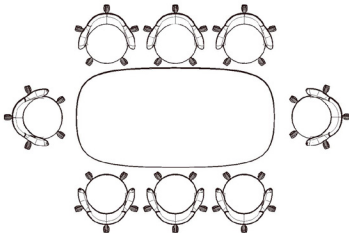

ballad plastic chair

planning

Ballad plastic chairs offer a wide variety of styles and finishes that complement any environment. Available a full plastic seat, partially upholstered seat, armed and armless versions, each style includes six base options for endless variety. Ideally suited for a dining and lounge environment, meeting spaces, office side chairs, collaboration and ideation spaces, and more! Ballad chair bases can be finished in any of Studio TK’s Fundamental or Fashion paints or warm hardwood stains.