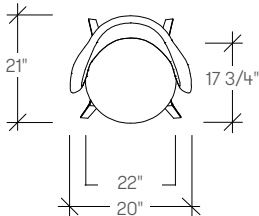

Ballad Plastic Armchair,
Wood Four Leg Base
(TKDJPW)