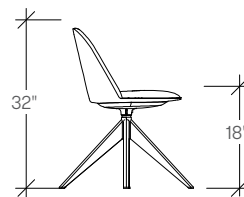

ballad plastic chair

dimensions

- Designed and tested for users up to 300 lbs
- Meets ANSI/BIFMA requirements

Ballad Plastic Armless Chair,
Four Leg Base
(TKDNPA)

Ballad Plastic Armless Chair,
Sled Base
(TKDNPO)

Ballad Plastic Armless Chair,
Four Star Swivel Base
(TKDNPX)

Ballad Plastic Armless Chair,
Five Star Task Base
(TKDNPY)

Ballad Plastic Armless Chair,
Wood Four Leg Base
(TKDNPW)

Ballad Plastic Armless Chair,
Wood Four Star Swivel Base
(TKDNPZ)

Note: For Armless Chair with Partial Upholstery (TKDL), seat depth is reduced to 16 3/4"

ballad plastic chair

dimensions

- Designed and tested for users up to 300 lbs
- Meets ANSI/BIFMA requirements

Ballad Plastic Armchair,
Four Leg Base
(TKDJPA)

Ballad Plastic Armchair,
Wood Four Star Swivel Base
(TKDJPZ)

Note: For Armchair with Partial Upholstery (TKDG). width between arms is reduced to 19" and seat depth is reduced to 16 3/4"

ballad plastic chair