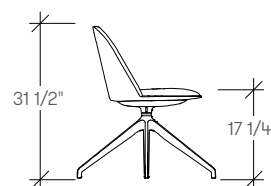

ballad plastic chair

dimensions

- Designed and tested for users up to 300 lbs
- Meets ANSI/BIFMA requirements

Ballad Plastic Armless Chair,
Four Leg Base
(TKDNPA)

Ballad Plastic Armless Chair,
Sled Base
(TKDNPO)

Ballad Plastic Armless Chair,
Four Star Swivel Base
(TKDNPX)

Ballad Plastic Armless Chair,
Five Star Task Base
(TKDNPY)

Ballad Plastic Armless Chair,
Wood Four Leg Base
(TKDNPW)

Ballad Plastic Armless Chair,
Wood Four Star Swivel Base
(TKDNPZ)

Note: For Armless Chair with Partial Upholstery (TKDL), seat depth is reduced to 16 3/4"

ballad plastic chair

dimensions

- Designed and tested for users up to 300 lbs
- Meets ANSI/BIFMA requirements

Ballad Plastic Armchair,
Four Leg Base
(TKDJPA)