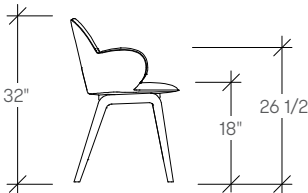

Ballad Plastic Armchair,
Wood Four Leg Base
(TKDJPW)