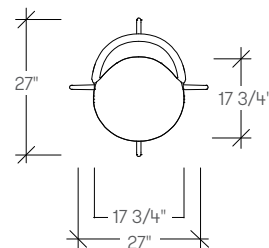

ballad plastic chair

dimensions

- Designed and tested for users up to 300 lbs
- Meets ANSI/BIFMA requirements

Ballad Plastic Armless Chair,
Four Leg Base
(TKDNPA)

Ballad Plastic Armless Chair,
Sled Base
(TKDNPO)

Note: For Armless Chair with Partial Upholstery (TKDL), seat depth is reduced to 16 3/4"

ballad plastic chair

dimensions

- Designed and tested for users up to 300 lbs
- Meets ANSI/BIFMA requirements

Ballad Plastic Armchair,
Four Leg Base
(TKDJPA)