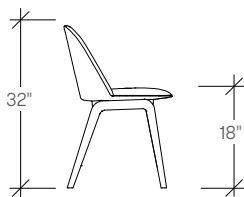

ballad plastic chair

dimensions

- Designed and tested for users up to 300 lbs
- Meets ANSI/BIFMA requirements

Ballad Plastic Armless Chair,
Four Leg Base
(TKDNPA)

Ballad Plastic Armless Chair,
Sled Base
(TKDNPO)

Ballad Plastic Armless Chair,
Four Star Swivel Base
(TKDNPX)

Ballad Plastic Armless Chair,
Five Star Task Base
(TKDNPY)

Ballad Plastic Armless Chair,
Wood Four Leg Base
(TKDNPW)

Ballad Plastic Armless Chair,
Wood Four Star Swivel Base
(TKDNPZ)

Note: For Armless Chair with Partial Upholstery (TKDL), seat depth is reduced to 16 3/4"

ballad plastic chair

dimensions

- Designed and tested for users up to 300 lbs
- Meets ANSI/BIFMA requirements

Ballad Plastic Armchair,
Four Leg Base
(TKDJPA)