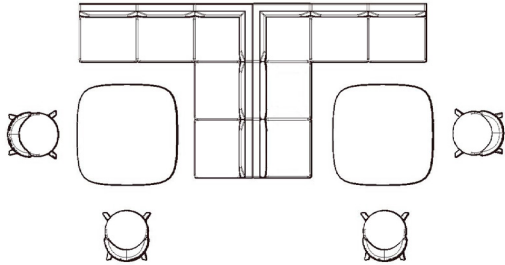

ballad plastic chair

planning

Ballad plastic chairs offer a wide variety of styles and finishes that complement any environment. Available a full plastic seat, partially upholstered seat, armed and armless versions, each style includes six base options for endless variety. Ideally suited for a dining and lounge environment, meeting spaces, office side chairs, collaboration and ideation spaces, and more! Ballad chair bases can be finished in any of Studio TK’s Fundamental or Fashion paints or warm hardwood stains.