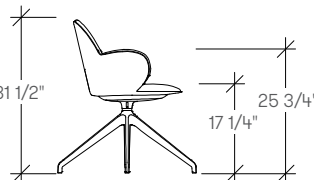

Ballad Plastic Armchair,
Four Star Swivel Base
(TKDJPX)