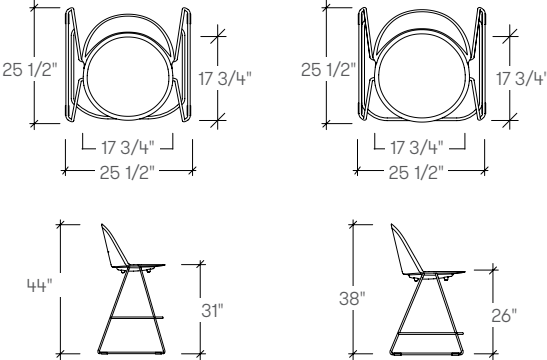

## dimensions

- Designed and tested for users up to 300 lbs
- Meets ANSI/BIFMA requirements

Ballad Plastic Outdoor Armless Stool, Sled Base, Bar Height (TKDEWQH1)

Ballad Plastic Outdoor Armless Stool, Sled Base, Counter Height (TKDEWQH2)

weights

Ballad Plastic Outdoor Armless Stool, Sled Base Bar Height	26 lbs
Ballad Plastic Outdoor Armless Stool, Sled Base Counter Height	25 lbs

stacking

Ballad Plastic Outdoor Stools utilizing a Sled Base may be stacked for storage up to four high.