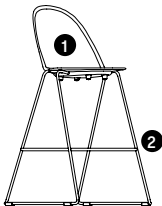

## dimensions

- Designed and tested for users up to 300 lbs
- Meets ANSI/BIFMA requirements

Ballad Plastic Outdoor Armless Stool, Sled Base, Bar Height (TKDEWQH1)

Ballad Plastic Outdoor Armless Stool, Sled Base, Counter Height (TKDEWQH2)

specifying ballad finishes

Ballad Plastic Outdoor Stools may be stacked for storage up to four high.

TKDEW

- 1 Plastic Finish  
Select plastic seat finish
- 2 Frame Finish  
Select frame finish

specification example

Ballad Plastic Outdoor Stools are available with a variety of finish options. The following demonstrates the order that must be selected and will vary dependent on features.

Steps involved in specifying Ballad	Example:
Select the stool style	<b>TKDC</b>
Select the base style	TKDCQ
Select the back height	TKDCQH
Select the upholstery style (when applicable)	TKDCQHS
Select the seat height	TKDCQHS1
Select the upholstery finish (when applicable)	TKDCQHS1E744
Select the plastic finish	TKDCQHS1E744SBA
Select the base finish	TKDCQHS1E744SBA24

weights

Ballad Plastic Outdoor Armless Stool, Sled Base Bar Height	26 lbs
Ballad Plastic Outdoor Armless Stool, Sled Base Counter Height	25 lbs

stacking

Ballad Plastic Outdoor Stools utilizing a Sled Base may be stacked for storage up to four high.