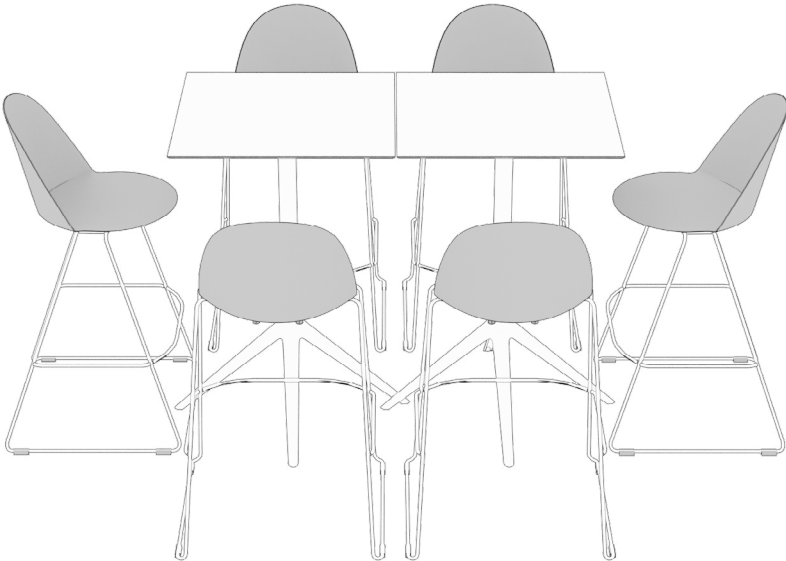

# ballad plastic outdoor stools

## features

Elevate the rhythm of your outdoor spaces with Ballad Plastic Outdoor Stools, a continuation of the Ballad collection created by Patrick Norguet. Designed in an armless silhouette with two functional heights, bar and counter. Ballad Stools offer a refined simplicity ideal for collaborative moments or quiet interludes. Engineered for outdoor spaces, each stool features UV-protected frames and plastic seats. With eight distinct frame finishes and three plastic seat colors, the collection offers a rich palette of options, allowing you to compose your space with intention and individuality.

## dimensions

- Designed and tested for users up to 300 lbs
- Meets ANSI/BIFMA requirements

Ballad Plastic Outdoor Armless Stool, Sled Base, Bar Height (TKDEWQH1)

Ballad Plastic Outdoor Armless Stool, Sled Base, Counter Height (TKDEWQH2)

specifying ballad finishes

Ballad Plastic Outdoor Stools may be stacked for storage up to four high.

TKDEW

- 1 Plastic Finish  
Select plastic seat finish
- 2 Frame Finish  
Select frame finish

specification example