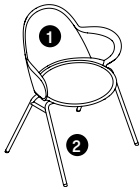

dimensions

- Designed and tested for users up to 300 lbs
- Meets ANSI/BIFMA requirements

Ballad Plastic Outdoor Armchair Seat, Four Leg (TKDJWA)

Ballad Plastic Outdoor Armchair Seat, Sled Base (TKDJWQ)

Ballad Plastic Outdoor Armless Chair Seat, Four Leg (TKDNWA)

Ballad Plastic Outdoor Armless Chair Seat, Sled Base (TKDNWQ)

ballad plastic outdoor chairs

planning

Designed by Patrick Norguet, the Ballad Plastic Outdoor Chair collection brings the harmony of its indoor origins into the open air. The chairs are available in both arm and armless versions, with a choice of four-leg or sled bases. With seats made from durable plastic, Ballad strikes the perfect balance between form and function. The collection features UV-protected, outdoor-certified paints and finishes, crafted to withstand the elements. With eight frame finishes and three seat options, the collection offers a rich palette of possibilities for expressive, resilient design.

specifying ballad finishes

Ballad Plastic Outdoor Chairs utilizing a Four Leg or Sled Base may be stacked for storage up to four high.

TKDNW

- 1 Plastic Finish**
Select plastic seat finish
- 2 Frame Finish**
Select frame finish