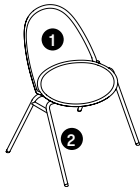

dimensions

- Designed and tested for users up to 300 lbs
- Meets ANSI/BIFMA requirements

Ballad Plastic Outdoor Armchair Seat, Four Leg (TKDJWA)

Ballad Plastic Outdoor Armchair Seat, Sled Base (TKDJWQ)

Ballad Plastic Outdoor Armless Chair Seat, Four Leg (TKDNWA)

Ballad Plastic Outdoor Armless Chair Seat, Sled Base (TKDNWQ)

ballad plastic outdoor chairs

planning

Designed by Patrick Norguet, the Ballad Plastic Outdoor Chair collection brings the harmony of its indoor origins into the open air. The chairs are available in both arm and armless versions, with a choice of four-leg or sled bases. With seats made from durable plastic, Ballad strikes the perfect balance between form and function. The collection features UV-protected, outdoor-certified paints and finishes, crafted to withstand the elements. With eight frame finishes and three seat options, the collection offers a rich palette of possibilities for expressive, resilient design.

specifying ballad finishes

Ballad Plastic Outdoor Chairs utilizing a Four Leg or Sled Base may be stacked for storage up to four high.

TKDNW

- 1 Plastic Finish**
Select plastic seat finish
- 2 Frame Finish**
Select frame finish