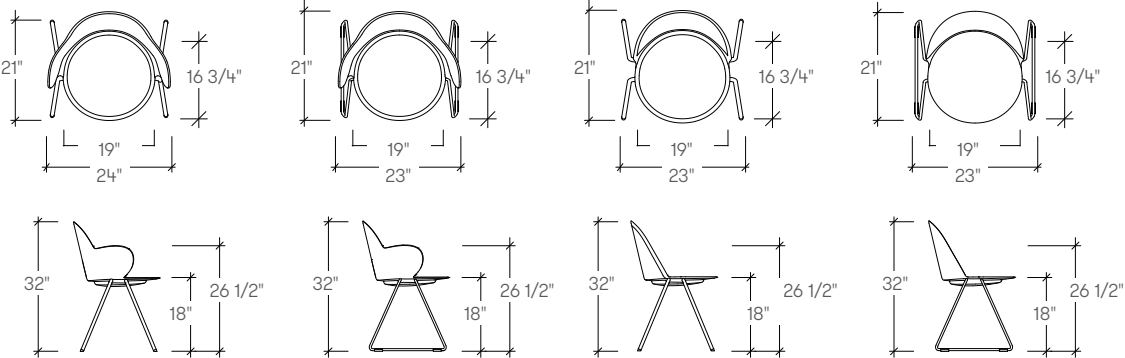

dimensions

- Designed and tested for users up to 300 lbs
- Meets ANSI/BIFMA requirements

Ballad Plastic Outdoor Armchair Seat, Four Leg (TKDJWA)

Ballad Plastic Outdoor Armchair Seat, Sled Base (TKDJWQ)

Ballad Plastic Outdoor Armless Chair Seat, Four Leg (TKDNWA)