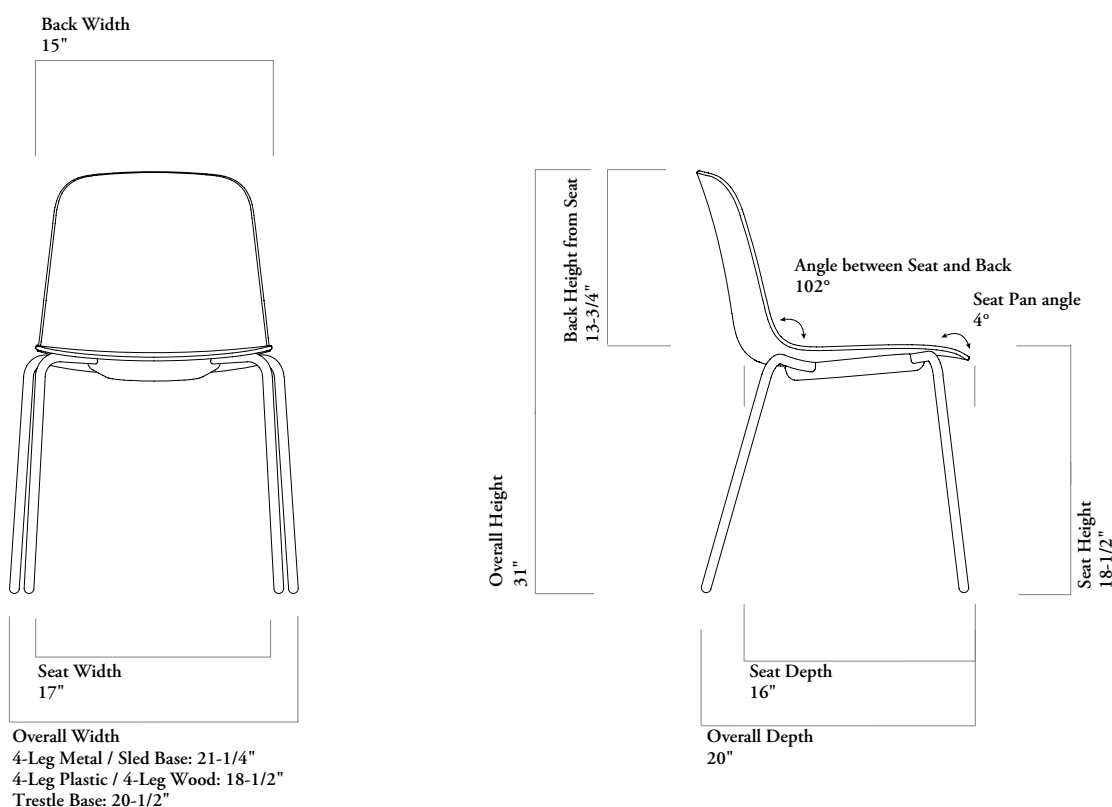

loria chair dimensions & material requirements

features

- Designed and tested for users up to 275 lbs
- Meets ANSI/BIFMA requirements

weight

Chair, 4-Leg Metal	10 lbs
Chair, Sled Base	13 lbs
Chair, 4-Leg Plastic	9 lbs
Chair, 4-Leg Wood	10 lbs
Chair, Trestle Base	14 lbs

Loria Chair

COM/COL material requirement

The pattern, repeat and directionality of fabric may increase the amount of yardage required.

Leather quantities should always be rounded up to the next hide size, as yields vary from 60-80% and are affected by the quality, size and shape of the hide, and by the location and quantity of blemishes.

	SEAT UPHOLSTERED		FULLY UPHOLSTERED	
	COM [yards]	COL [sq. ft]	COM [yards]	COL [sq. ft]
Loria Chair	0.65	3.25	0.65	6.25