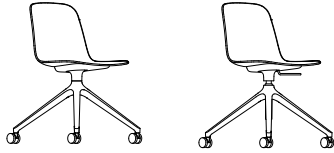

multi-use chairs

NLCT_

Loria Chair, Trestle Base, Upholstered Shell

FEATURES

- Shell available in seven color options
- Trestle Base Finish available in Plaster or Coal

NOTES

Caster finish will default to co-ordinate with Trestle Finish. Plaster finish will have Grey casters/Plaster coordinate glides. Coal finish will have Ebony casters/Coal coordinate glides.

Height-adjustment control lever and cylinder defaults to Black.

PRODUCT OPTIONS

Upholstery Style	Height-Adjustable	Seat Upholstery Finish	Trestle Base Finish	Casters / Glides
F Full Shell	Y Yes N No	Fabric	LRP Loria Plaster LRC Loria Coal	A Soft Casters C Soft Glides

SAMPLE ORDER CODE

NLCT F	Y	E523	LRC	A

DESCRIPTION

PRICE

	COM/ Grade 1	Grade 2	Grade 3	Grade 4	Grade 5	Grade 6	Grade 7	Grade 8	Grade 9	Grade 10
Height-Adjustable	875	930	985	1040	1095	1150	1205	1260	1315	1370
Not Height-Adjustable	835	890	945	1000	1055	1110	1165	1220	1275	1330

If Soft Glides (C) are specified

add 120