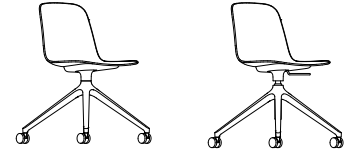

Height-adjustment control lever and cylinder defaults to Black.

**Loria Chair, Trestle Base, Upholstered Seat**

**PRODUCT OPTIONS**

Upholstery Style	Height-Adjustable	Seat Upholstery Finish	Trestle Base Finish	Casters / Glides	Plastic Shell Finish
S Seat Only	Y Yes	Fabric	LRP Loria Plaster	A Soft Casters	LRP Loria Plaster
	N No		LRC Loria Coal	C Soft Glides	LRQ Loria Quartz
					LRT Loria Torrent
					LRE Loria Eco Warm Grey
					LRW Loria Wine
					LRN Loria Ocean
					LRC Loria Coal