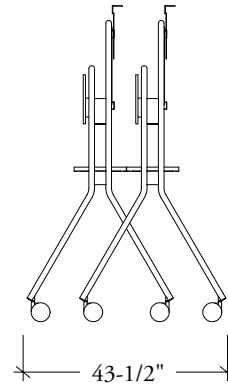

## PRODUCT OPTIONS

Add-On Board Configuration	Tackboard Fabric	Whiteboard Finish
<b>W</b> Two Whiteboard Add-Ons <b>T</b> Two Tackboard Add-Ons <b>U</b> One Whiteboard and One Tackboard Add-On	Whiteboard Panel Fabrics Upholstery Fabrics	<b>5D</b> Whiteboard Laminate

## PRICING

Code	Product Name	TWO TACKBOARD ADD-ONS (T)								
CQCAB	Add-On Board	Panel Fabric		Upholstery Fabric						
		COM	Gr. 1	COM	Gr. 1	Gr. 2	Gr. 3	Gr. 4	Gr. 5	Gr. 6
		638	640	625	640	791	941	1040	1139	1241
		ONE WHITEBOARD ADD-ON AND ONE TACKBOARD ADD-ON (U)								
		Panel Fabric		Upholstery Fabric						
		COM	Gr. 1	COM	Gr. 1	Gr. 2	Gr. 3	Gr. 4	Gr. 5	Gr. 6
		739	741	728	760	808	856	906	955	1007
		TWO WHITEBOARD ADD-ONS (W)								
		843								

## DIMENSIONS

Can be ganged together for storage.