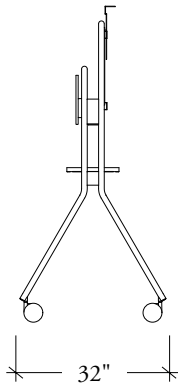

routes media rover overview

The Media Rover creates an interactive digital experience between present and remote workers. It can be moved around the office easily to create a destination for digital collaboration.

- Accommodates a TV screen ranging from 43-50"
- Includes a webcam mounting bracket

DIMENSIONS

Can be ganged together for storage.