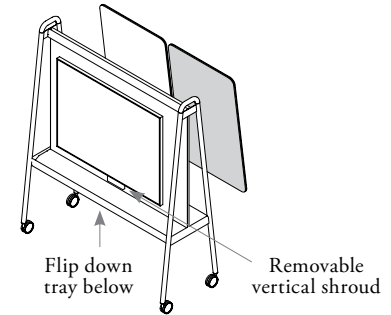

One Whiteboard and One Tackboard
(CQCTBU)