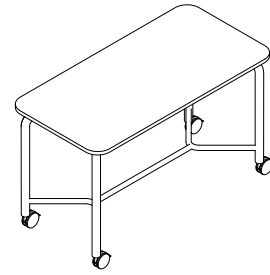

# routes tables overview

- Routes Desks and Meeting Tables have a tubular leg aesthetic
- The collection is ideal for individual or shared work settings as well as meeting rooms
- All Routes tables include hook and loop cable management straps for routing cables. See the *Electric* section of this Guide for details
- Routes Single and Double Desks are compatible with both Swerv and Mast monitor arms

## FRAMES

Routes Desk and Table frames are available in three profiles: Agile, Fixed and Mobile.

Agile tables have in-line wheels on one end and glides on the opposite end.

Fixed tables have four levelers.

Mobile tables have four casters.