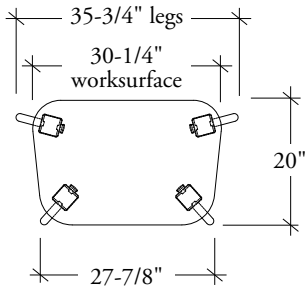

## EDGE TRIM

All Routes Tables have a Foundation Laminate top and a flat edge trim that can be specified to match or contrast with the top.

## DATUM HEIGHTS

## DIMENSIONS