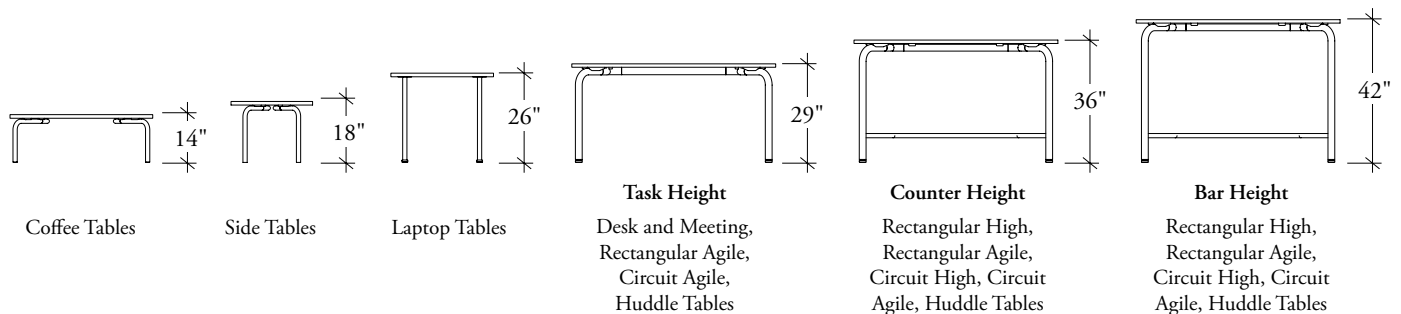

DATUM HEIGHTS