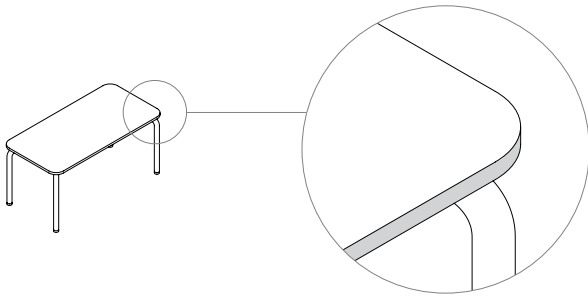

# routes tables overview

- Routes Desks and Meeting Tables have a tubular leg aesthetic
- The collection is ideal for individual or shared work settings as well as meeting rooms
- All Routes tables include hook and loop cable management straps for routing cables. See the *Electric* section of this Guide for details
- Routes Single and Double Desks are compatible with both Swerv and Mast monitor arms

## FRAMES

Routes Desk and Table frames are available in three profiles: Agile, Fixed and Mobile.

Agile tables have in-line wheels on one end and glides on the opposite end.

Fixed tables have four levelers.

Mobile tables have four casters.

## EDGE TRIM

All Routes Tables have a Foundation Laminate top and a flat edge trim that can be specified to match or contrast with the top.