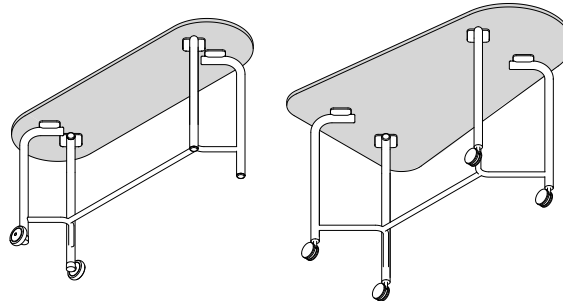

36" and 42" high tables have a foot rail.

HEIGHT-ADJUSTABLE TABLE

hiSpace offers a round leg base, and worksurface sizes and finishes to match the Routes aesthetic.

Available from Complements: *Teknion's Ergonomics & Accessories Program.*