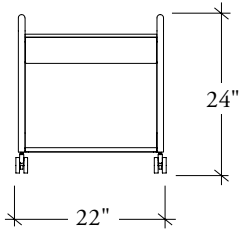

routes storage overview

PERSONAL TOTE

Personal Totes are mobile and provide storage space below the worksurface for work bags and personal items.

Provides a mobile workable surface for use with Multi-Use Stools in collaborative settings.

Available with or without lock option.

With Lock (Shown)