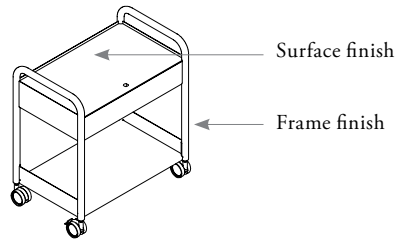

routes storage overview

PERSONAL TOTE

Personal Totes are mobile and provide storage space below the worksurface for work bags and personal items.

Provides a mobile workable surface for use with Multi-Use Stools in collaborative settings.

Available with or without lock option.

With Lock (Shown)

UTILITY CART

The Utility Cart provides versatile storage, perfect for smaller items like remotes, tech accessories, stationery, and cutlery. The included PET tote is free to move, enhancing flexibility. Sturdy wheels ensure easy mobility, making it ideal for keeping essentials organized and accessible.