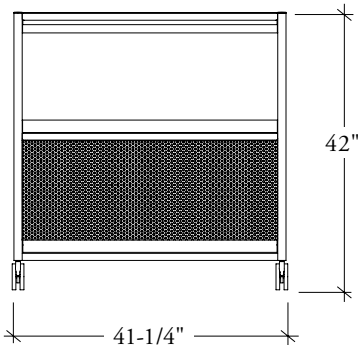

routes storage overview

PERSONAL TOTE

Personal Totes are mobile and provide storage space below the worksurface for work bags and personal items.

Provides a mobile workable surface for use with Multi-Use Stools in collaborative settings.

Available with or without lock option.

UTILITY CART

The Utility Cart provides versatile storage, perfect for smaller items like remotes, tech accessories, stationery, and cutlery. The included PET tote is free to move, enhancing flexibility. Sturdy wheels ensure easy mobility, making it ideal for keeping essentials organized and accessible.

SHARED TOTE

Shared Totes provide mobile open storage for individuals, for a team or to complement casual meeting areas.