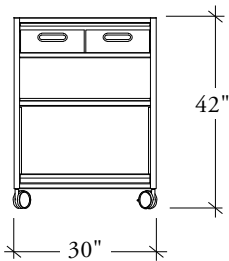

routes storage overview

PERSONAL TOTE

Personal Totes are mobile and provide storage space below the worksurface for work bags and personal items.

Provides a mobile workable surface for use with Multi-Use Stools in collaborative settings.

Available with or without lock option.

With Lock (Shown)

UTILITY CART

The Utility Cart provides versatile storage, perfect for smaller items like remotes, tech accessories, stationery, and cutlery. The included PET tote is free to move, enhancing flexibility. Sturdy wheels ensure easy mobility, making it ideal for keeping essentials organized and accessible.