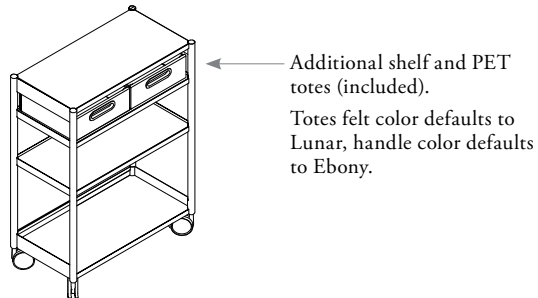

routes storage overview

PERSONAL TOTE

Personal Totes are mobile and provide storage space below the worksurface for work bags and personal items.

Provides a mobile workable surface for use with Multi-Use Stools in collaborative settings.

Available with or without lock option.

With Lock (Shown)

UTILITY CART

The Utility Cart provides versatile storage, perfect for smaller items like remotes, tech accessories, stationery, and cutlery. The included PET tote is free to move, enhancing flexibility. Sturdy wheels ensure easy mobility, making it ideal for keeping essentials organized and accessible.