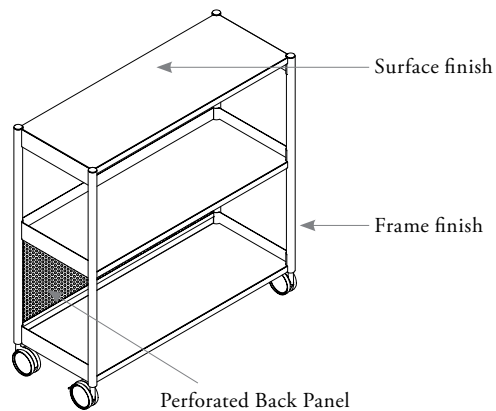

routes storage overview

PERSONAL TOTE

Personal Totes are mobile and provide storage space below the worksurface for work bags and personal items.

Provides a mobile workable surface for use with Multi-Use Stools in collaborative settings.

Available with or without lock option.

With Lock (Shown)

UTILITY CART

The Utility Cart provides versatile storage, perfect for smaller items like remotes, tech accessories, stationery, and cutlery. The included PET tote is free to move, enhancing flexibility. Sturdy wheels ensure easy mobility, making it ideal for keeping essentials organized and accessible.

Additional shelf and PET totes (included).
Totes felt color defaults to Lunar, handle color defaults to Ebony.

SHARED TOTE

Shared Totes provide mobile open storage for individuals, for a team or to complement casual meeting areas.