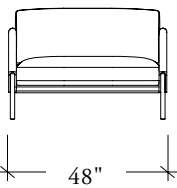

routes soft seating overview

arc chair (CQSAC)

rocking chair (CQSRC)

meet n greet chair (CQSMG)

lounge chair (CQSLC)

routes soft seating overview

sofa (CQSSU)

Low Back

1-Seater

1.5-Seater

2-Seater

3-Seater with
2 Cushions

3-Seater with
3 Cushions

High Back

1.5-Seater

2-Seater

PRICING

Size	SEAT AND BACK, SINGLE UPHOLSTERY (S)									
	Gr. 1	COM/ Gr. 2	Gr. 3	Gr. 4	Gr. 5	Gr. 6	Gr. 7	Gr. 8	Gr. 9	Gr. 10
	Low Back (L)									
1-Seater (A)	3248	3415	3584	3754	3922	4092	4259	4429	4597	4768
1.5-Seater (B)	3751	3934	4120	4306	4490	4676	4860	5045	5230	5416
2-Seater (C)	4281	4567	4858	5145	5436	5724	6012	6303	6590	6879
3-Seater with 2 Cushions (D)	5332	5681	6029	6377	6728	7076	7425	7774	8122	8470
3-Seater with 3 Cushions (E)	5468	5856	6250	6642	7035	7427	7820	8211	8604	8996
	High Back (H)									
1.5-Seater (B)	4330	4519	4709	4899	5090	5282	5473	5663	5853	6043
2-Seater (C)	4945	5266	5589	5909	6231	6553	6875	7195	7517	7839
3-Seater with 2 Cushions (D)	5869	6273	6676	7079	7483	7886	8288	8692	9096	9499
3-Seater with 3 Cushions (E)	6003	6450	6895	7344	7790	8236	8684	9131	9576	10025