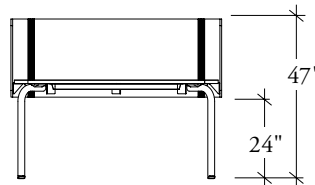

## SMOOTH FELT CARREL SCREEN

Wraps around a desk to provide privacy on the three sides.

Semi Modesty Height (19" from the floor)

Slim Modesty Height (24" from the floor)