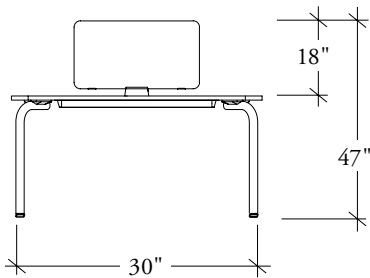

## INFINITY DESK EDGE SCREENS

Modesty Height (15" from the floor)

Partial Modesty Height (23" from the floor)