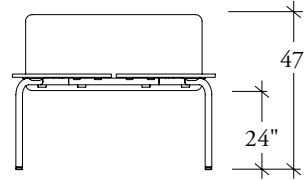

## SMOOTH FELT DOUBLE DESK END SCREEN

Provides privacy on the end of a double desk. Available in 54" width.

Semi Modesty Height (19" from the floor)

Slim Modesty Height (24" from the floor)