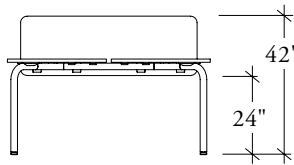

Slim Modesty Height (24" from the floor)