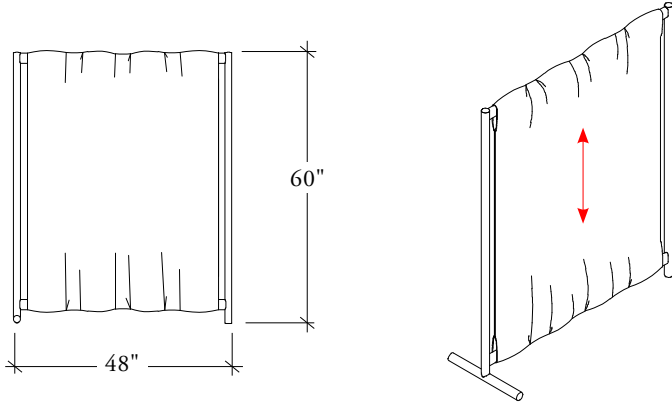

routes soft & knit screens overview

MOBILE SCREENS

The Gathered Fabric Mobile Screen, with its oversized fabric width, creates a dynamic gathering effect. It adds visual interest and texture, enhancing workspace appeal while maintaining functionality and providing stylish space division.