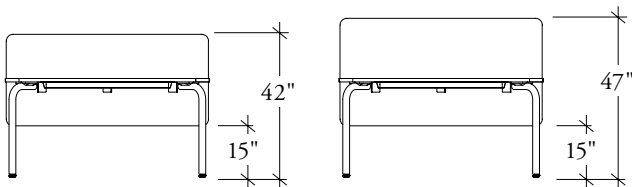

## KNIT MESH SCREENS

The Knit Mesh Table Screen is a freestanding screen that can be used throughout a space, either on the end of a desk or to provide space division on a table.

## INFINITY DESK EDGE SCREENS

Modesty Height (15" from the floor)

Partial Modesty Height (23" from the floor)