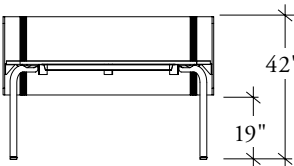

SMOOTH FELT CARREL SCREEN

Wraps around a desk to provide privacy on the three sides.

Semi Modesty Height (19" from the floor)