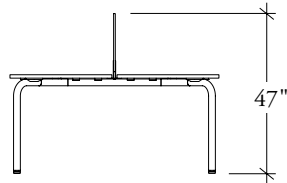

SMOOTH FELT DOUBLE DESK SCREEN

Provides privacy between two users of a double desk.