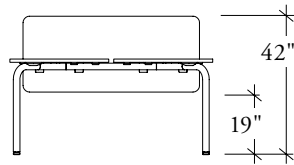

SMOOTH FELT DOUBLE DESK END SCREEN

Provides privacy on the end of a double desk. Available in 54" width.

Semi Modesty Height (19" from the floor)