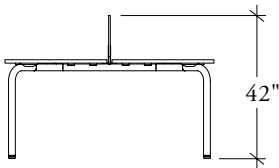

SMOOTH FELT DOUBLE DESK SCREEN

Provides privacy between two users of a double desk.