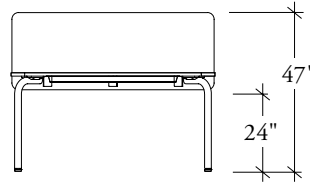

## SMOOTH FELT DESK EDGE SCREEN

Attach to worksurfaces to create privacy and space division.

Semi Modesty Height (19" from the floor)

Slim Modesty Height (24" from the floor)