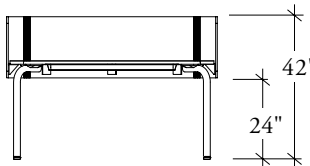

## SMOOTH FELT CARREL SCREEN

Wraps around a desk to provide privacy on the three sides.

Semi Modesty Height (19" from the floor)

Slim Modesty Height (24" from the floor)