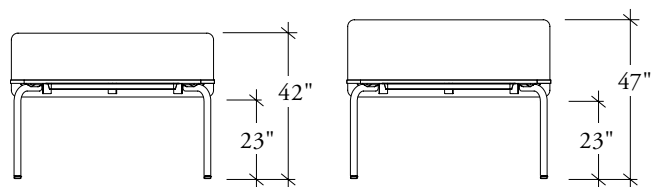

## KNIT MESH SCREENS

The Knit Mesh Table Screen is a freestanding screen that can be used throughout a space, either on the end of a desk or to provide space division on a table.

## INFINITY DESK EDGE SCREENS

Modesty Height (15" from the floor)

Partial Modesty Height (23" from the floor)