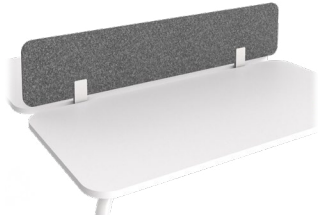

routes screens

smooth felt double desk screen (CQCDD)

PRODUCT FINISHES

Smooth Felt Finish:

PRODUCT OPTIONS

Height	Width	Smooth Felt Finish	Hardware Finish
42 42 Datum Height 47 47 Datum Height	48, 60	Smooth Felt Finish	Foundation Mica Accent

PRICING

Code	Product Name	Dimensions	Price
CQCDD	Smooth Felt Double Edge Screen	42"h x 48"w	233
		42"h x 60"w	370
		47"h x 48"w	298
		47"h x 60"w	520