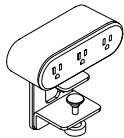

routes electrics & wire management overview

Routes Power Ports and Shared Power Hubs provide quick power, data or USB access.

Each includes a grey braided nylon cloth Power Cord in lengths of 72", 120", or 180".

Power Ports and Hubs cannot be daisy chained to each other, each unit must go directly to a floor monument or a wall outlet.

POWER PORTS

Routes Power Ports mount to single worksurfaces above or below the worksurface.

The following configurations are available.

2 Power, 1 USB A&C,
Desk Edge Clamp

2 Power, 1 USB A&C,
Undermount Clamp

3 Power,
Desk Edge Clamp

3 Power,
Undermount Clamp

SHARED POWER HUB

Routes Shared Power Hubs mount to the center of the underside of shared worksurfaces only. They can be accompanied by a Felt Cable Manager.