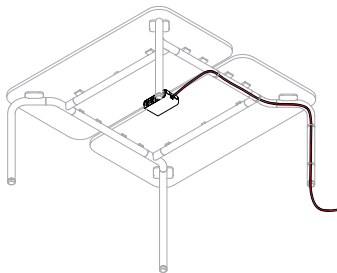

Power Ports and Hubs cannot be daisy chained to each other, each unit must go directly to a floor monument or a wall outlet.

POWER PORTS

Routes Power Ports mount to single worksurfaces above or below the worksurface.

The following configurations are available.

2 Power, 1 USB A&C,
Desk Edge Clamp

2 Power, 1 USB A&C,
Undermount Clamp

3 Power,
Desk Edge Clamp

3 Power,
Undermount Clamp

SHARED POWER HUB

Routes Shared Power Hubs mount to the center of the underside of shared worksurfaces only. They can be accompanied by a Felt Cable Manager.

The following configuration is available.

8 Power, Under
Worksurface Mount

CABLE MANAGEMENT STRAPS

All Routes Tables include four hook and loop cable management straps that secure cables anywhere along the tubular frame and route cables from the worksurface to the floor.

Each Strap is 15" long to secure multiple cables.

Additional cables can be easily added without removing the strap from its position on the tube.

Straps are double sided to provide two color options (dark and light) to coordinate with any frame color.