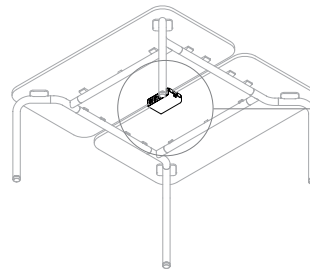

Power Ports and Hubs cannot be daisy chained to each other, each unit must go directly to a floor monument or a wall outlet.

POWER PORTS

Routes Power Ports mount to single worksurfaces above or below the worksurface.

The following configurations are available.

2 Power, 1 USB A&C,
Desk Edge Clamp

2 Power, 1 USB A&C,
Undermount Clamp

3 Power,
Desk Edge Clamp

3 Power,
Undermount Clamp

SHARED POWER HUB

Routes Shared Power Hubs mount to the center of the underside of shared worksurfaces only. They can be accompanied by a Felt Cable Manager.

The following configuration is available.

8 Power, Under
Worksurface Mount

CABLE MANAGEMENT STRAPS

All Routes Tables include four hook and loop cable management straps that secure cables anywhere along the tubular frame and route cables from the worksurface to the floor.

Each Strap is 15" long to secure multiple cables.

Additional cables can be easily added without removing the strap from its position on the tube.

Straps are double sided to provide two color options (dark and light) to coordinate with any frame color.