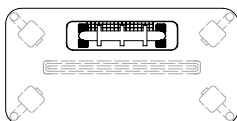

The following configurations are available.

2 Power, 1 USB A&C,
Desk Edge Clamp

2 Power, 1 USB A&C,
Undermount Clamp

3 Power,
Desk Edge Clamp

3 Power,
Undermount Clamp

SHARED POWER HUB

Routes Shared Power Hubs mount to the center of the underside of shared worksurfaces only. They can be accompanied by a Felt Cable Manager.

The following configuration is available.

8 Power, Under
Worksurface Mount

CABLE MANAGEMENT STRAPS

All Routes Tables include four hook and loop cable management straps that secure cables anywhere along the tubular frame and route cables from the worksurface to the floor.

Each Strap is 15" long to secure multiple cables.

Additional cables can be easily added without removing the strap from its position on the tube.

Straps are double sided to provide two color options (dark and light) to coordinate with any frame color.

CABLE MANAGER

Felt Cable Manager is specified separately and is positioned in the following locations.

24" x 60" Worksurfaces

30" x 60" Worksurfaces

30" Deep Double Shared
Worksurfaces

routes electrics & wire management