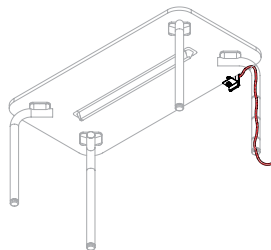

Power Ports and Hubs cannot be daisy chained to each other, each unit must go directly to a floor monument or a wall outlet.

POWER PORTS

Routes Power Ports mount to single worksurfaces above or below the worksurface.

The following configurations are available.

2 Power, 1 USB A&C,
Desk Edge Clamp

2 Power, 1 USB A&C,
Undermount Clamp

3 Power,
Desk Edge Clamp

3 Power,
Undermount Clamp

SHARED POWER HUB

Routes Shared Power Hubs mount to the center of the underside of shared worksurfaces only. They can be accompanied by a Felt Cable Manager.

The following configuration is available.

8 Power, Under
Worksurface Mount

CABLE MANAGEMENT STRAPS

All Routes Tables include four hook and loop cable management straps that secure cables anywhere along the tubular frame and route cables from the worksurface to the floor.

Each Strap is 15" long to secure multiple cables.

Additional cables can be easily added without removing the strap from its position on the tube.

Straps are double sided to provide two color options (dark and light) to coordinate with any frame color.