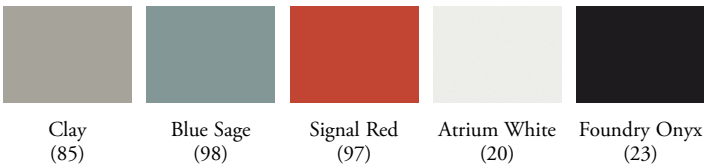

PRICING

Code	Product Name	Price
CQAWM	Cable Manager	128

routes electrics & wire management

table lamp (CQATL)

PRODUCT FINISHES

Lamp Finish:

PRODUCT OPTIONS

Base Style	Hardware Finish	Country of Installation
1 Freestanding	20 Atrium White 23 Foundry Onyx 85 Clay 97 Signal Red 98 Blue Sage	A US & Canada