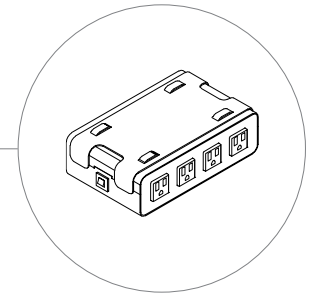

Power Ports and Hubs cannot be daisy chained to each other, each unit must go directly to a floor monument or a wall outlet.

POWER PORTS

Routes Power Ports mount to single worksurfaces above or below the worksurface.

The following configurations are available.

2 Power, 1 USB A&C,
Desk Edge Clamp

2 Power, 1 USB A&C,
Undermount Clamp

3 Power,
Desk Edge Clamp

3 Power,
Undermount Clamp

SHARED POWER HUB

Routes Shared Power Hubs mount to the center of the underside of shared worksurfaces only. They can be accompanied by a Felt Cable Manager.

The following configuration is available.

8 Power, Under
Worksurface Mount

CABLE MANAGEMENT STRAPS

All Routes Tables include four hook and loop cable management straps that secure cables anywhere along the tubular frame and route cables from the worksurface to the floor.

Each Strap is 15" long to secure multiple cables.

Additional cables can be easily added without removing the strap from its position on the tube.

Straps are double sided to provide two color options (dark and light) to coordinate with any frame color.