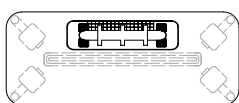

The following configurations are available.

2 Power, 1 USB A&C,
Desk Edge Clamp

2 Power, 1 USB A&C,
Undermount Clamp

3 Power,
Desk Edge Clamp

3 Power,
Undermount Clamp

SHARED POWER HUB

Routes Shared Power Hubs mount to the center of the underside of shared worksurfaces only. They can be accompanied by a Felt Cable Manager.

The following configuration is available.

8 Power, Under
Worksurface Mount

CABLE MANAGEMENT STRAPS

All Routes Tables include four hook and loop cable management straps that secure cables anywhere along the tubular frame and route cables from the worksurface to the floor.

Each Strap is 15" long to secure multiple cables.

Additional cables can be easily added without removing the strap from its position on the tube.

Straps are double sided to provide two color options (dark and light) to coordinate with any frame color.

CABLE MANAGER

Felt Cable Manager is specified separately and is positioned in the following locations.

24" x 60" Worksurfaces

30" x 60" Worksurfaces

30" Deep Double Shared
Worksurfaces

routes electrics & wire management