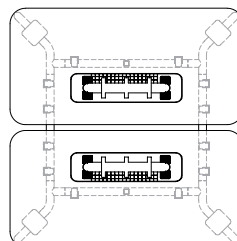

The following configurations are available.

2 Power, 1 USB A&C,
Desk Edge Clamp

2 Power, 1 USB A&C,
Undermount Clamp

3 Power,
Desk Edge Clamp

3 Power,
Undermount Clamp

SHARED POWER HUB

Routes Shared Power Hubs mount to the center of the underside of shared worksurfaces only. They can be accompanied by a Felt Cable Manager.

The following configuration is available.

8 Power, Under
Worksurface Mount

CABLE MANAGEMENT STRAPS

All Routes Tables include four hook and loop cable management straps that secure cables anywhere along the tubular frame and route cables from the worksurface to the floor.

Each Strap is 15" long to secure multiple cables.

Additional cables can be easily added without removing the strap from its position on the tube.

Straps are double sided to provide two color options (dark and light) to coordinate with any frame color.

CABLE MANAGER

Felt Cable Manager is specified separately and is positioned in the following locations.

24" x 60" Worksurfaces

30" x 60" Worksurfaces

30" Deep Double Shared
Worksurfaces

routes electrics & wire management