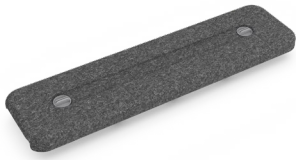

power port (CQAMP)

PRODUCT FINISHES

Case & Front Finish:

Power Cord is a Grey reinforced braided nylon cloth.
For USB specifications refer to Complement YEPP Power Port

Atrium White
(20)

Anthracite
(68)

PRODUCT OPTIONS

routes electrics & wire management

shared power hub (CQAPH)

PRODUCT FINISHES

Case & Front Finish:

Power Cord is a Grey reinforced braided nylon cloth.
For USB specifications refer to Complement YEPP Power Port

Atrium White (20) Foundry Onyx (23)

PRODUCT OPTIONS

Configuration	Mounting Option	Power Cord Length	Cord & Plug Type	Case & Front Finish
C8000 Outlet - 8 Power	U Under Worksurface	120, 216	A Canada/USA Plug-In	20 Atrium White 23 Foundry Onyx

PRICING

Code	Product Name	Dimensions	Price
CQAPH	Shared Power Hub	120" Power Cord Length	304
		216" Power Cord Length	359

routes electrics & wire management

cable manager (CQAWM)

PRODUCT OPTIONS

Configuration
01 Small Cable Organizer with Felt Cover
03 Large Cable Organizer with Felt Cover