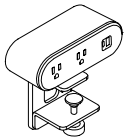

routes electrics & wire management overview

Routes Power Ports and Shared Power Hubs provide quick power, data or USB access.

Each includes a grey braided nylon cloth Power Cord in lengths of 72", 120", or 180".

Power Ports and Hubs cannot be daisy chained to each other, each unit must go directly to a floor monument or a wall outlet.

POWER PORTS

Routes Power Ports mount to single worksurfaces above or below the worksurface.

The following configurations are available.

2 Power, 1 USB A&C,
Desk Edge Clamp

2 Power, 1 USB A&C,
Undermount Clamp

3 Power,
Desk Edge Clamp

3 Power,
Undermount Clamp

SHARED POWER HUB

Routes Shared Power Hubs mount to the center of the underside of shared worksurfaces only. They can be accompanied by a Felt Cable Manager.