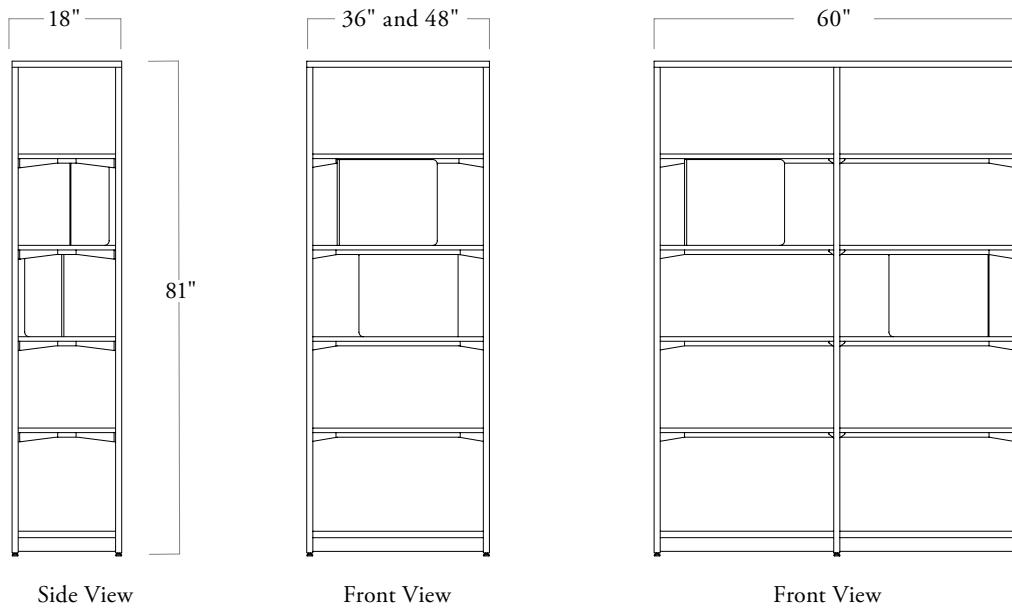

bookcases

open bookcase (OBTS) (continued)

The following shows the dimensions for Open Bookcase (OBTS).