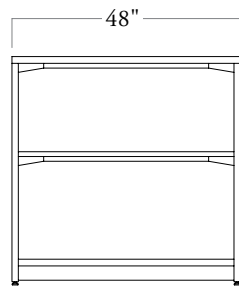

bookcases

open console (OBTC) (continued)

The following shows the dimensions for Open Console (OBTC).

Front View