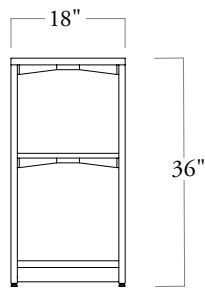

bookcases

open console (OBTC) (continued)

The following shows the dimensions for Open Console (OBTC).

Side View