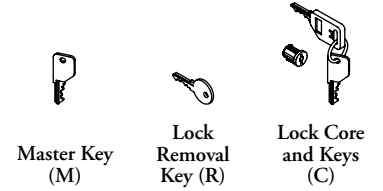

K

Locks and Keys

WHAT'S INCLUDED

Style M: 1 Master Key
 Style R: 1 Lock Removal Key
 Style C: 1 Lock Core and Keys

NOTES

The Master Key (M) unlocks any storage unit.
 The Lock Removal Key (R) removes lock cores from storage units.
 The Lock Core and Keys (C) are replacements for those currently installed.

PRODUCT OPTIONS

Style
M Master Key
R Lock Removal Key
C Lock Core and Keys

SAMPLE ORDER CODE

K C

STYLES	PRICING
M	7
R	7
C	30