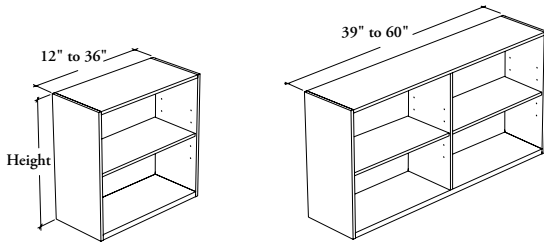

upper cabinets

Xpress

CEUO

Upper Cabinet – Open

WHAT'S INCLUDED

1 upper cabinet, mounting hardware and shelf(ves) per compartment listed below:

Adjust. or Fixed Shelf(ves)	12" to 36" w	39" to 60" w 1 Vertical Divider
15" h	n/a	n/a
24" or 30" h (Shown)	1	1
33" to 42" h	2	2

WHAT'S EXCLUDED

Wall-Mounted Rail for Upper Cabinet (CEUR) and Recessed LED Light (CEALED).

NOTES

Light Management with Groove Connection – None (X) is **not** available when 12" to 21" width cabinet is specified.

Light Management with Groove Connection – Left (L) or – Right (R) are **not** available when 12" or 15" width with 15" height is specified.

An Integrated End Panel **cannot** be specified on the same side as a groove connection in the Light Management options.

DIMENSIONS INCHES / MM

D	W	H
12 / 305	18 / 457	15 / 381
12 / 305	18 / 457	24 / 610
12 / 305	18 / 457	27 / 686
12 / 305	18 / 457	30 / 762
12 / 305	18 / 457	33 / 838
12 / 305	18 / 457	36 / 914
12 / 305	18 / 457	42 / 1067
12 / 305	21 / 533	15 / 381
12 / 305	21 / 533	24 / 610
12 / 305	21 / 533	27 / 686
12 / 305	21 / 533	30 / 762
12 / 305	21 / 533	33 / 838
12 / 305	21 / 533	36 / 914
12 / 305	21 / 533	42 / 1067