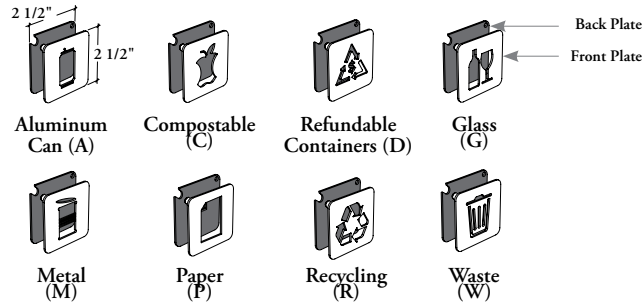

Xpress

CEASR

Recycling/Disposal Symbol

WHAT'S INCLUDED

1 symbol front plate (as specified), 1 back plate (as specified) and mounting hardware.

NOTES

Installs on cabinets with Identification Symbol Ready (S) option.

Compatible with cabinets listed below:

- Base Cabinet Pull-Out Recycling/Disposal Center – Dual Bins (CEBWPD)
- Base Cabinet Pull-Out Recycling/Disposal Center – Single XL Bin (CEBWPIX)
- Base Cabinet Recycling/ Disposal Center (CEBWU)
- Storage Cabinet – Recycling/Disposal Unit – Standard Bins (CESRUS)
- Storage Cabinet – Recycling/Disposal Unit – XL Bins (CESRUX).

SAMPLE ORDER CODE

CEASR W	83	N	
----------------	-----------	----------	--

SYMBOLS

A
C
D
G
M
P
R
W

PRICING

21
21
21
21
21
21
21
21