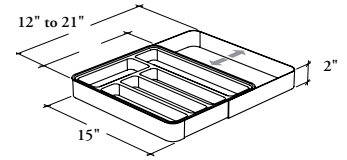

WHAT'S INCLUDED

1 cutlery tray.

NOTES

The Drawer Organizer – Cultery Tray fits in 16" deep Standard – Soft Close drawers.

To fit in 20" deep Undermount – Soft Close drawers, it needs to be positioned on the other side and extended from 12" to 21".

Compatible with all cabinets with drawers except for Base Cabinet – Filing Drawers (CEBDLF).

The Cutlery Tray is finished in grey plastic.

CEAOT
Drawer Organizer – Cutlery Tray

PRICING

111

WHAT'S INCLUDED

1 utility box and 1 reconfigurable divider with magnet.

DIMENSIONS
INCHES / MM

Drawer W	W
16 / 406	6 / 152
20 / 508	6 / 152

PRICING

114
125