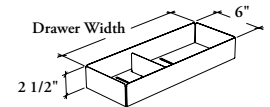

CEAOB
Drawer Organizer – Utility Box

PRODUCT OPTIONS

Drawer Width	Width	Organizer Finish
16 Standard – Soft-Close	06	Foundation Accent Mica
20 Undermount – Soft-Close		

SAMPLE ORDER CODE

CEAOB 16	06	52

DIMENSIONS
INCHES / MM

Drawer W	W
16 / 406	6 / 152
20 / 508	6 / 152

PRICING

114
125