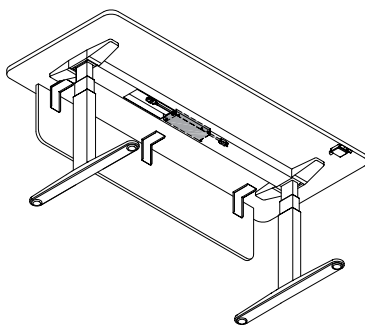

Recessed 3.5"

X Recessed 8"
Not available on

- 24" d. fixed-height tables
- height adjustable Navigate table bases

emote tables

POWER OPTIONS

Integrated power bars can mount onto either a modesty or under a worksurface on the Emote Table with Wood Legs and include:

- A power bar with 4 outlets
- A cable management tray
- A wire manager

Worksurface mounted

- When no modesty panel is specified

Modesty Panel mounted with 8" recess

- Wire manager will be mounted to the modesty panel

Modesty Panel mounted with 3.5" recess

- 24" deep worksurface, mounts to the modesty panel
- 30" deep worksurface, mounts either to the modesty panel or the worksurface

Table legs include a wire management strip for guiding wires to the floor.

Cross channel integrated power bars are available on Height-Adjustable tables:

- 54" - 72" width
- Mounted either on a modesty or worksurface.
- An optional Vertical Wire Carrier provides additional wire management to the floor