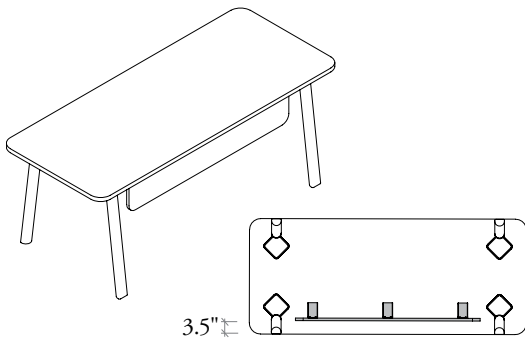

emote tables

PRODUCT FEATURES

Emote tables are available in 2 options:

1. Wood Top with Solid Wood Legs (EMTF)
 - Optional modesty available
 - Power bar with cable tray included
 - Wire management strip included
2. Wood Top with Height-Adjustable Base
 - Top with optional modesty (EMTW) and Base (EMTB) are sold separately
 - Switches, power bar and wire management options available with base

EDGE DETAILS

Rectangle Top
Square Edge

Rectangle Top
Knife Edge

Eased Corners
Square Edge
Corner Radius: 2.875"

Eased Corners
Knife Edge
Corner Radius: 2.875"

MODESTY OPTIONS

Emote worksurfaces are available with an optional modesty panel. The Modesty Panel can be placed in two locations determined on site.

Recessed 3.5"

X Recessed 8"
Not available on

- 24" d. fixed-height tables
- height adjustable Navigate table bases

emote tables

POWER OPTIONS

Integrated power bars can mount onto either a modesty or under a worksurface on the Emote Table with Wood Legs and include:

Cross channel integrated power bars are available on Height-Adjustable tables:

- 54" - 72" width
- Mounted either on a modesty or worksurface.
- An optional Vertical Wire Carrier provides additional wire management to the floor