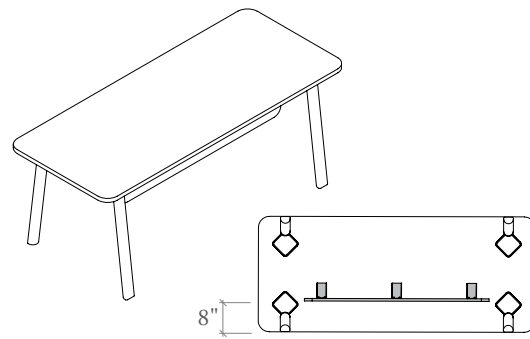

emote tables

PRODUCT FEATURES

Emote tables are available in 2 options:

1. Wood Top with Solid Wood Legs (EMTF)
 - Optional modesty available
 - Power bar with cable tray included
 - Wire management strip included
2. Wood Top with Height-Adjustable Base
 - Top with optional modesty (EMTW) and Base (EMTB) are sold separately
 - Switches, power bar and wire management options available with base

EDGE DETAILS

Rectangle Top
Square Edge

Rectangle Top
Knife Edge

Eased Corners
Square Edge
Corner Radius: 2.875"

Eased Corners
Knife Edge
Corner Radius: 2.875"

MODESTY OPTIONS

Emote worksurfaces are available with an optional modesty panel. The Modesty Panel can be placed in two locations determined on site.

Recessed 3.5"

X Recessed 8"
Not available on

- 24" d. fixed-height tables
- height adjustable Navigate table bases

emote tables

POWER OPTIONS

Integrated power bars can mount onto either a modesty or under a worksurface on the Emote Table with Wood Legs and include:

Cross channel integrated power bars are available on Height-Adjustable tables:

- 54" - 72" width
- Mounted either on a modesty or worksurface.
- An optional Vertical Wire Carrier provides additional wire management to the floor