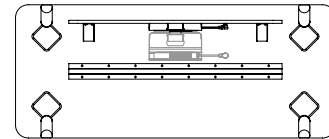

Recessed 3.5"

X Recessed 8"
Not available on

- 24" d. fixed-height tables
- height adjustable Navigate table bases

emote tables

POWER OPTIONS

Integrated power bars can mount onto either a modesty or under a worksurface on the Emote Table with Wood Legs and include:

- A power bar with 4 outlets
- A cable management tray
- A wire manager

Worksurface mounted

- When no modesty panel is specified

Modesty Panel mounted with 8" recess

- Wire manager will be mounted to the modesty panel

Cross channel integrated power bars are available on Height-Adjustable tables:

- 54" - 72" width
- Mounted either on a modesty or worksurface.
- An optional Vertical Wire Carrier provides additional wire management to the floor