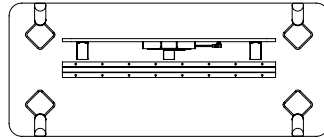

Modesty Panel mounted with 8" recess

- Wire manager will be mounted to the modesty panel