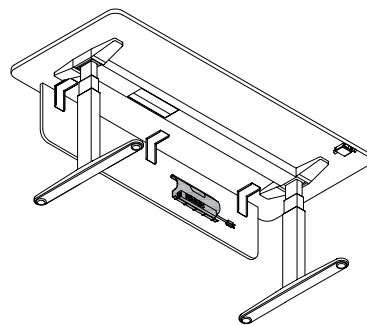

Modesty mounted