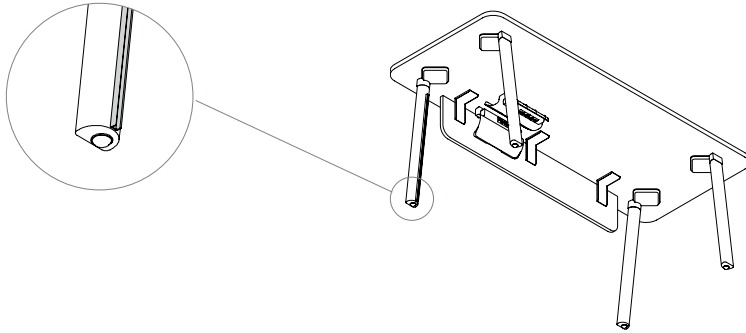

Recessed 3.5"

X Recessed 8"
Not available on

- 24" d. fixed-height tables
- height adjustable Navigate table bases

emote tables

POWER OPTIONS

Integrated power bars can mount onto either a modesty or under a worksurface on the Emote Table with Wood Legs and include:

- A power bar with 4 outlets
- A cable management tray
- A wire manager

Worksurface mounted

- When no modesty panel is specified

Modesty Panel mounted with 8" recess

- Wire manager will be mounted to the modesty panel

Modesty Panel mounted with 3.5" recess

- 24" deep worksurface, mounts to the modesty panel
- 30" deep worksurface, mounts either to the modesty panel or the worksurface

Table legs include a wire management strip for guiding wires to the floor.

Cross channel integrated power bars are available on Height-Adjustable tables:

- 54" - 72" width
- Mounted either on a modesty or worksurface.
- An optional Vertical Wire Carrier provides additional wire management to the floor