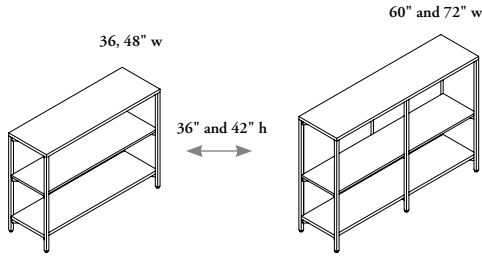

OBSC 
Systems Console

The Systems Console is metal-framed and features wooden shelving and a distinctive 6" elevated base for structural and aesthetic excellence.

WHAT'S INCLUDED

1 console with wood back.

NOTES

Shelf Thickness:
 - Top Shelf: 1" Counter Surface
 - Bottom Shelf: 1"
 - Mid Shelves and Back: 11/16"

Depth: 16".

There is always a mid leg for the width from 60" and 72".

Cannot accept Fabric Tiles (ODFT) and Fabric Corner Dividers (ODCD).

SAMPLE ORDER CODE

OBSC 36	48	S	2G	51
----------------	-----------	----------	-----------	-----------

DIMENSIONS
 INCHES / MM

H	W
36 / 914	36 / 914
36 / 914	48 / 1219
36 / 914	60 / 1524
36 / 914	72 / 1829
42 / 1067	36 / 914
42 / 1067	48 / 1219
42 / 1067	60 / 1524
42 / 1067	72 / 1829

If Mica/Accent is specified for
 36" h x 36" wide 62
 36" h x 48" wide add, 67
 36" h x 60" wide add, 85
 36" h x 72" wide add, 90