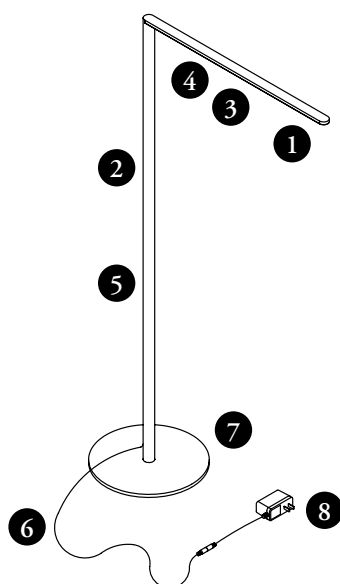

The Lady 7 Floor Lamp *by Koncept* was designed with a sleek and sophisticated silhouette. Subtle yet dynamic, Lady 7 adds function and purpose to any space.

lady 7 floor lamp overview

Refined yet functional, Lady 7 has the ability to adjust the light color temperature, as well as continuously dim with the use of a touch strip. These features are presented in a clean and linear aesthetic, and help to personalize the user's lighting experience.

The efficient 6W Floor Lamp has a standard USB port for device charging. Lady 7 boasts a telescopic body which can rotate 360°. Offered in Matte White, Silver and Metallic Black.

- 1 LED Light Engine
- 2 Telescoping Body
- 3 Touch Dimming & On/Off
- 4 Color Temperature Adjustment
- 5 USB
- 6 External Power Cord
- 7 Base
- 8 DC Connection

USB-A Port: Standard, 5W for mobile device charging

Material: Aluminum, Plastic

Warranty: 5 Years

Voltage: 120V

Base Finishes:

Standard: Metallic Black, Matte White, Silver

lady 7 floor lamp basics

Finishes

Standard:

- Konzept Matte White
- Konzept Silver
- Konzept Metallic Black

Lady 7 Floor Lamp (YLLF)

- Height: 44-1/2" / 52"
- Width: 21"
- Depth: 10"