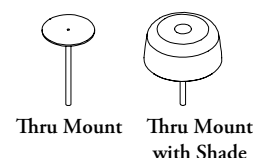

USB-C Port: Standard 7.5W for mobile device charging

Material: Aluminum, Polycarbonate

Warranty: 5 Years

Voltage: 100-240V

Base Finishes: Matte Black, Matte White

Shade Finishes: Clear, Dark Grey Translucent, Tea Brown Translucent, Blue Translucent