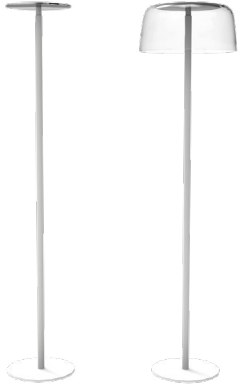

## Yurei Floor Lamp *by Koncept*

From open ancillary spaces, to quiet private offices, the Yurei Floor Lamp brings a sense of residential and modern sophistication to any area of the office.

**What's Included**

1 Yurei floor lamp, 1 shade if specified.

**Notes**

Color Temperature: 3000K

Lumens: 760

Color Rendering Index: 90+

LED Lifespan: 60,000 Hours

Energy Consumption: 14W

Dimming: Continuous Dimming

USB-C Port: Standard 7.5W for mobile device charging

Material: Aluminum, Polycarbonate

Warranty: 5 Years

Voltage: 100-240V

Base Finishes: Matte Black, Matte White

Shade Finishes: Clear, Dark Grey Translucent, Tea Brown Translucent, Blue Translucent

**PRODUCT OPTIONS**

Shade	Base Finish	Acrylic Shade Finish
N No Shade	<b>KMWT</b> Koncept Matte White	<b>KSCLR</b> Koncept Clear
A 14" Acrylic Shade	<b>KMTB</b> Koncept Matte Black	<b>KSDGY</b> Koncept Dark Grey Translucent
		<b>KSTEA</b> Koncept Tea Brown Translucent
		<b>KSBLU</b> Koncept Blue Translucent