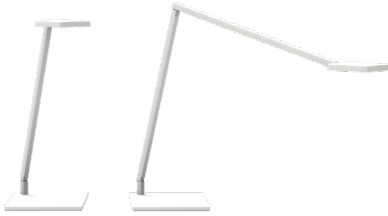

YLFT

Focaccia Task Light *by Konzept*

The Focaccia Task Light provides a sleek and modern lighting solution for any workspace. Available in both single and double arm versions, this highly adjustable task light is both functional and stylish.

What's Included

1 Focaccia task light, specified configuration and base.

Notes

Color Temperature Adjustment: From 2700K to 5000K

Lumens: 460

Color Rendering Index: 90+

LED Lifespan: 60,000 Hours

Energy Consumption: 7W

Dimming: Continuous Dimming (touchstrip)

Occupancy Sensor: Standard

USB-C Port: Standard, 7.5W for mobile device charging

Safety Rating: C-UL-US Certified

Material: Aluminum, Plastic

Warranty: 5 Years

Voltage: 100-240V

Finishes: Matte Black, Matte White, Silver

Freestanding

Edge Clamp

Freestanding with Wireless Charging Integrated

PRODUCT OPTIONS

Configuration	Base Style	Base Finish
S Single Arm	1 Freestanding Only	KMWT Konzept Matte White
D Double Arm	2 Edge Clamp	KSIL Konzept Silver
	3 Freestanding with Wireless Charging Integrated	KMTB Konzept Matte Black