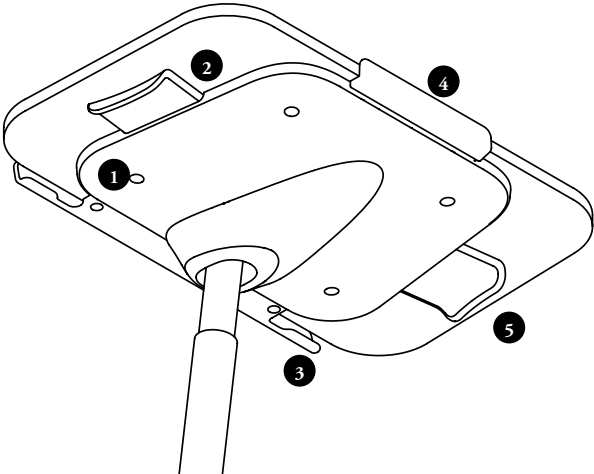

cosi laptop table overview

The Cosi Laptop Table offers proof that work tools designed for utility can be elegant as well. Intuitive and easy to adjust, Cosi accommodates users with its height and tilt features. The casual worksurface has a clever front lip to secure the laptop. An integrated device stand keeps the phone at hand.

cosi laptop table

Finishes:

- Worksurface available in Atrium White Coordinate or Black Matte Coordinate
- Base Finish, device stand, front edge, underpan and controls suite to coordinate with worksurface finish
- Exposed ply edge

Cosi Laptop Table (YITLO)

- Width: 22"
- Depth: 13"
- Height: 25" - 33"

cosi laptop table overview (continued)

- 1 Underpan conceals mechanism
- 2 Tilt Control:
 - Located on user's left
 - Pull outward and adjust worksurface to desired angle
 - Tilts -15° to $+5^\circ$ to accommodate a range of positions
- 3 Device stand with wire slot
- 4 Front edge lip secures laptop
- 5 Height Control:
 - Located on user's right
 - Pull outward and adjust to desired height
 - Overall height ranges from 25" to 33"

- Base provides clearance around seating base/feet
- Easily slides and repositions on the floor