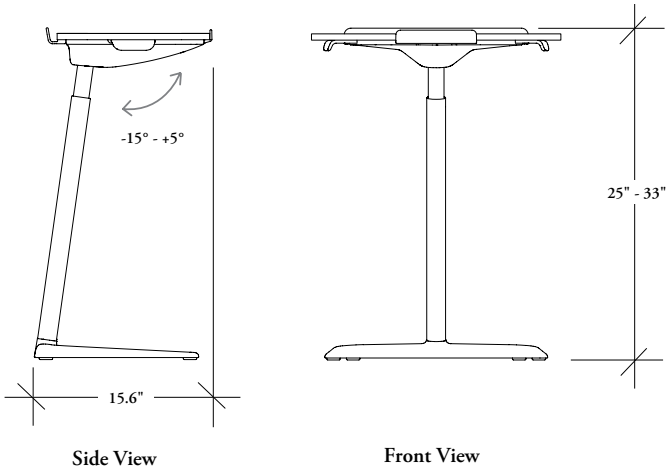

cosi laptop table overview

The Cosi Laptop Table offers proof that work tools designed for utility can be elegant as well. Intuitive and easy to adjust, Cosi accommodates users with its height and tilt features. The casual worksurface has a clever front lip to secure the laptop. An integrated device stand keeps the phone at hand.

cosi laptop table

Finishes:

- Worksurface available in Atrium White Coordinate or Black Matte Coordinate
- Base Finish, device stand, front edge, underpan and controls suite to coordinate with worksurface finish
- Exposed ply edge

Cosi Laptop Table (YITLO)

- Width: 22"
- Depth: 13"
- Height: 25" - 33"

cosi laptop table overview (continued)

- 1 Underpan conceals mechanism
- 2 Tilt Control:
 - Located on user's left
 - Pull outward and adjust worksurface to desired angle
 - Tilts -15° to $+5^\circ$ to accommodate a range of positions
- 3 Device stand with wire slot
- 4 Front edge lip secures laptop
- 5 Height Control:
 - Located on user's right
 - Pull outward and adjust to desired height
 - Overall height ranges from 25" to 33"

- Base provides clearance around seating base/feet
- Easily slides and repositions on the floor