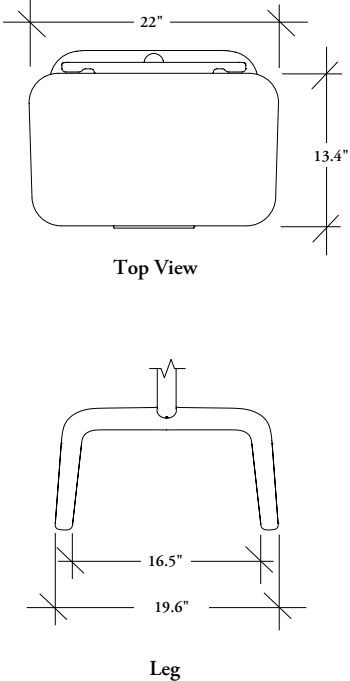

cosi laptop table

Finishes:

- Worksurface available in Atrium White Coordinate or Black Matte Coordinate
- Base Finish, device stand, front edge, underpan and controls suite to coordinate with worksurface finish
- Exposed ply edge

Cosi Laptop Table (YITLO)

- Width: 22"
- Depth: 13"
- Height: 25" - 33"

cosi laptop table overview (continued)

- 1 Underpan conceals mechanism
- 2 Tilt Control:
 - Located on user's left
 - Pull outward and adjust worksurface to desired angle
 - Tilts -15° to $+5^\circ$ to accommodate a range of positions
- 3 Device stand with wire slot
- 4 Front edge lip secures laptop
- 5 Height Control:
 - Located on user's right
 - Pull outward and adjust to desired height
 - Overall height ranges from 25" to 33"