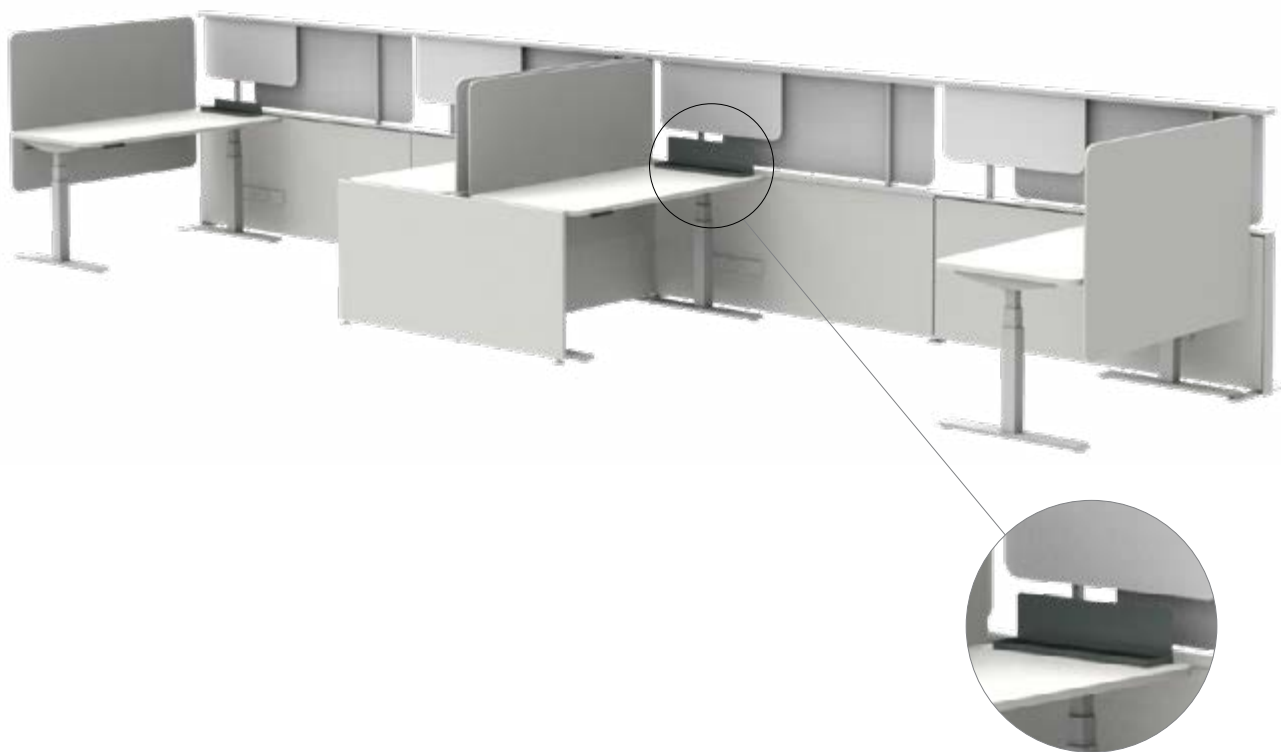

- Height: 6"
- Depth: 5"
- Widths: 17", 23", 29"
- Two mounting type options:
  - Panel Mount
  - 1" Solid Lateral
- Felt pouch or hook option available

# complements desktop organizer basics

---

**High 6"**  
(With and without Pattern)

**Low 3"**  
(No Pattern)