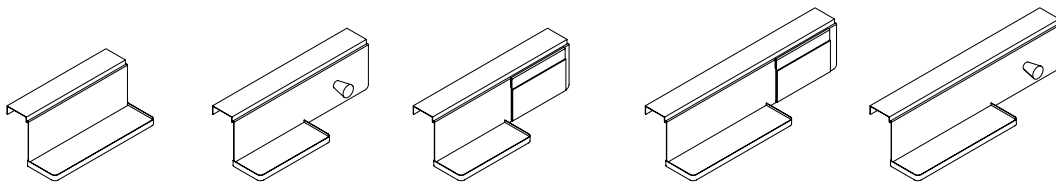

complements accessory organizer basics

17" width

23" width
(With Hook)

23" width
(With Felt Pouch)

29" width
(With Felt Pouch)

29" width
(With Hook)

Complements Accessory Organizer (AYAR)

- Height: 6"
- Depth: 5"
- Widths: 17", 23", 29"
- Two mounting type options:
  - Panel Mount
  - 1" Solid Lateral
- Felt pouch or hook option available