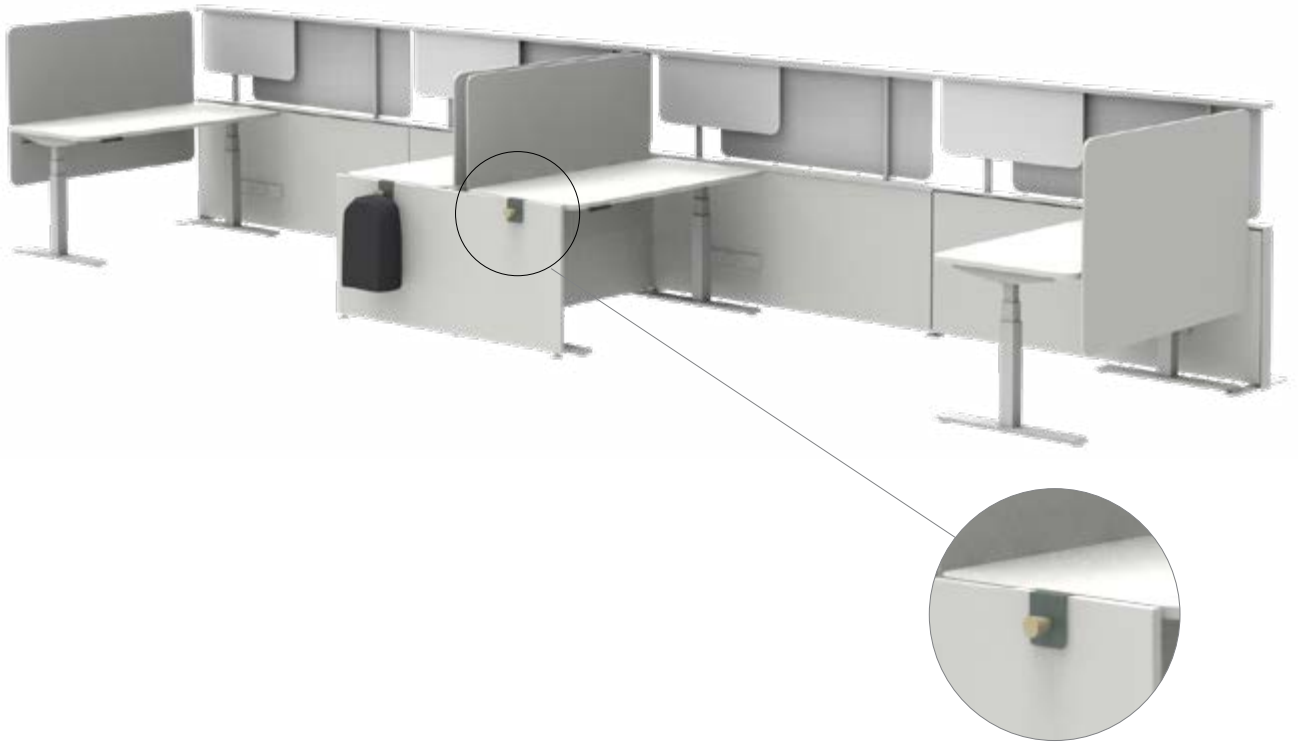

complements accessory hook basics

Complements Hook (AYAH)

- Height: 5"
- Depth: 2"
- Width: 4"
- Available in only one size
- Weight restriction of 25lbs
- Designed to mount onto 1" Solid lateral screens