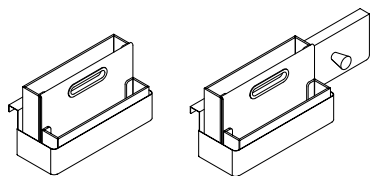

complements bucket accessory basics

17" width
(No Hook)

29" width
(With Hook)

Complements Bucket Accessory (AYBA)

- Height: 5"
- Depth: 5"
- Widths: 17", 29"
- Two mounting type options:
  - Panel Mount
  - 1" Solid Lateral
- Includes Workplace Caddy (YWPC) or Workplace Tote (YWPT)
- Available with or without perforated pattern