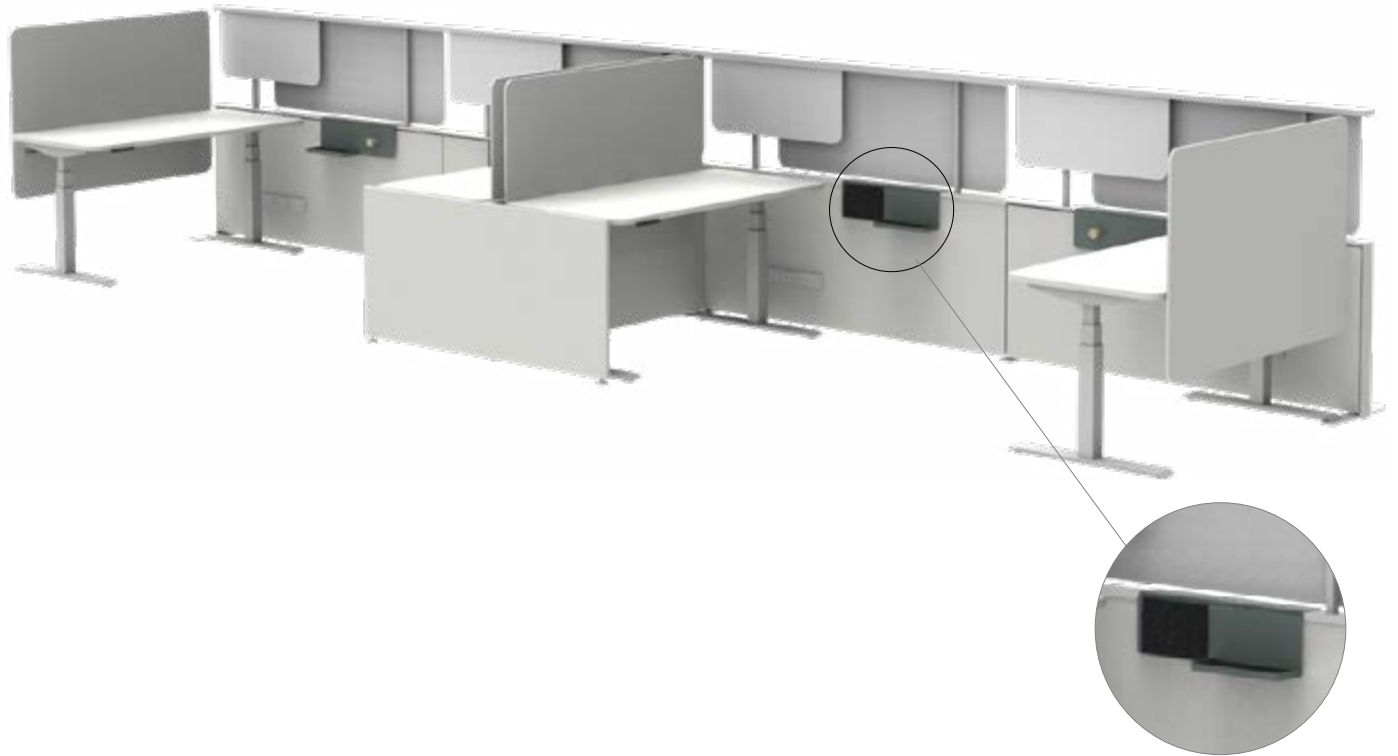

complements accessory organizer basics

17" width

23" width
(With Hook)

23" width
(With Felt Pouch)

29" width
(With Felt Pouch)

29" width
(With Hook)

Complements Accessory Organizer (AYAR)

- Height: 6"
- Depth: 5"
- Widths: 17", 23", 29"
- Two mounting type options:
  - Panel Mount
  - 1" Solid Lateral
- Felt pouch or hook option available