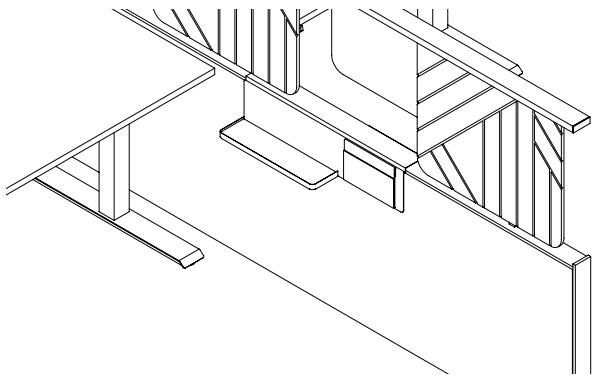

complements accessory planning

---

mount types

Panel Mount

Only available for District/Power Spine panels.