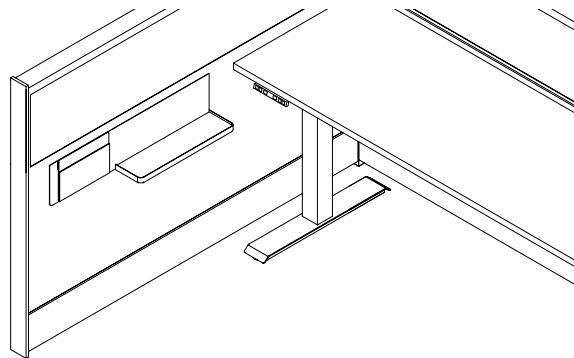

Panel Mount - Face Drilled On Solid Fascia

Mountable on Solid Lateral Screens with or without glass.