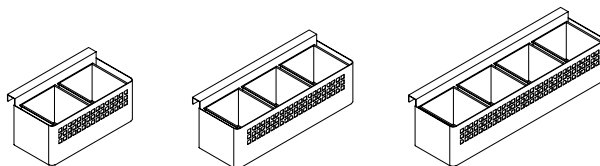

complements planter accessory basics

14" width
(Two-Liners)

20" width
(Three-Liners)

26" width
(Four-Liners)

Complements Planter Accessory (AYPA)

- Height: 6"
- Depth: 5"
- Widths: 14", 20", 26"
- Includes planter inserts
- Available with two mounting options, Panel Mount and 1" Solid Lateral
- Available with or without perforated pattern