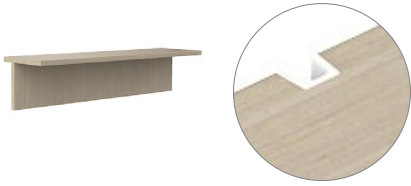

byward returns

byward return, wall mounted (LWBRW)

An optional surface grommet cut out for routing cable is available

The Byward Return is completely supported by the wall and includes a 10"h. lower box for stability.

- Cleats and hardware are included
- 2 flat plates are included for connecting to a desk worksurface if desired

PRODUCT DETAILS

Depth	Width	Return Style	Wire Management	Top & Lower Box Finish
14	36, 42, 48	F Flush Lower Box I Inset Lower Box	Y Yes, Center Surface Grommet N No Surface Grommet	F Foundation Laminate FW Flintwood V Veneer

PRICING

	All Laminate	Laminate Top with Flintwood / Veneer Lower Box	Flintwood / Veneer Top with Laminate Lower Box	All Flintwood / Veneer
Dimensions	Inset Lower Box (I), No Surface Grommet (N)			
14" d x 36" w	708	755	834	882
14" d x 42" w	745	800	874	928
14" d x 48" w	781	841	911	971
	Inset Lower Box (I), Center Surface Grommet (Y)			
14" d x 36" w	728	773	854	899
14" d x 42" w	764	820	891	948
14" d x 48" w	799	859	928	988
	Flush Lower Box (F), No Surface Grommet (N)			
14" d x 36" w	722	771	850	898
14" d x 42" w	764	823	891	951
14" d x 48" w	799	863	928	992
	Flush Lower Box (F), Center Surface Grommet (Y)			
14" d x 36" w	740	792	867	918
14" d x 42" w	782	843	911	971
14" d x 48" w	819	882	948	1011