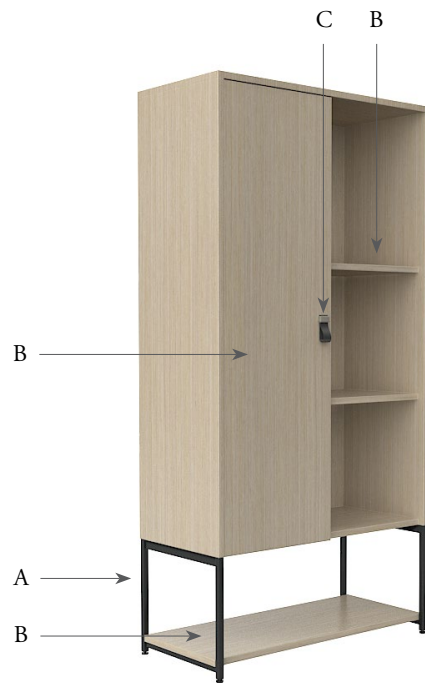

byward cabinets & towers

Byward cabinets and towers are elevated 12-1/2" and feature an open lower shelf with a 10" clearance.

All cabinets and towers are freestanding and finished on all sides.

The signature 14" depth is ideal in small spaces.

Towers include a Wall Tether for additional support.

The following indicates where finishes can be applied.

Areas for Application:

A = Leg – Foundry Onyx Metal Paint

B = Storage Case and Doors, Adjustable Shelves and Shelf – Flintwood, Veneer 2/3 or Laminate (LPL)

C = Handle – Leather Finish

D = Sliding Tray – Accent Paint with Smooth Felt Pewter Liner

byward cabinets & towers

byward low cabinet, top access (LWBCT)

The Low Cabinet, Top Access has an accent tray can be repositioned by gliding along the case and crossbar.

The felt tray liner is reversible with grooves on one side.

PRODUCT DETAILS

Height	Depth	Width	Case Finish	Metal Leg Finish	Accent Tray
21	14	36, 42	S Source Laminate FW Flintwood V Veneer	Foundation Mica Accent	Foundation Mica Accent