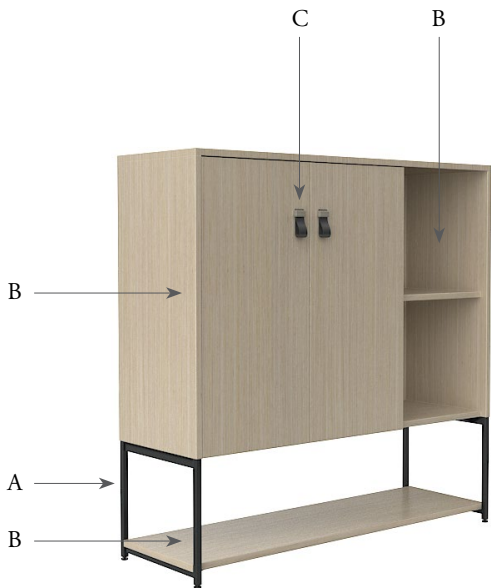

byward cabinets & towers

Byward cabinets and towers are elevated 12-1/2" and feature an open lower shelf with a 10" clearance.

All cabinets and towers are freestanding and finished on all sides.

The signature 14" depth is ideal in small spaces.

Towers include a Wall Tether for additional support.

The following indicates where finishes can be applied.

Areas for Application:

A = Leg – Foundry Onyx Metal Paint

B = Storage Case and Doors, Adjustable Shelves and Shelf – Flintwood, Veneer 2/3 or Laminate (LPL)

C = Handle – Leather Finish

D = Sliding Tray – Accent Paint with Smooth Felt Pewter Liner

byward cabinets & towers

byward low cabinet, top access (LWBCT)

The Low Cabinet, Top Access has an accent tray can be repositioned by gliding along the case and crossbar.

The felt tray liner is reversible with grooves on one side.

PRODUCT DETAILS

Height	Depth	Width	Case Finish	Metal Leg Finish	Accent Tray
21	14	36, 42	S Source Laminate FW Flintwood V Veneer	Foundation Mica Accent	Foundation Mica Accent