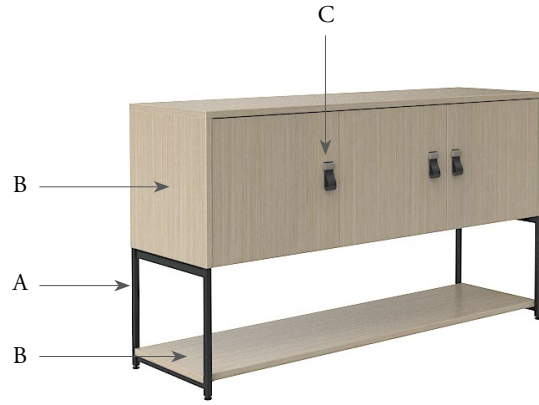

byward cabinets & towers

Byward cabinets and towers are elevated 12-1/2" and feature an open lower shelf with a 10" clearance.

All cabinets and towers are freestanding and finished on all sides.

The signature 14" depth is ideal in small spaces.

Towers include a Wall Tether for additional support.

The following indicates where finishes can be applied.

Areas for Application:

A = Leg – Foundry Onyx Metal Paint

B = Storage Case and Doors, Adjustable Shelves and Shelf – Flintwood, Veneer 2/3 or Laminate (LPL)

C = Handle – Leather Finish

D = Sliding Tray – Accent Paint with Smooth Felt Pewter Liner

byward cabinets & towers

byward low cabinet, top access (LWBCT)

The Low Cabinet, Top Access has an accent tray can be repositioned by gliding along the case and crossbar.

The felt tray liner is reversible with grooves on one side.

PRODUCT DETAILS

Height	Depth	Width	Case Finish	Metal Leg Finish	Accent Tray
21	14	36, 42	S Source Laminate FW Flintwood V Veneer	Foundation Mica Accent	Foundation Mica Accent