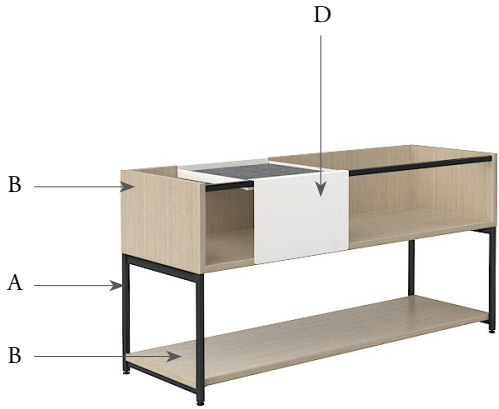

byward cabinets & towers

Byward cabinets and towers are elevated 12-1/2" and feature an open lower shelf with a 10" clearance.

All cabinets and towers are freestanding and finished on all sides.

The signature 14" depth is ideal in small spaces.

Towers include a Wall Tether for additional support.

The following indicates where finishes can be applied.

Areas for Application:

A = Leg – Foundry Onyx Metal Paint

B = Storage Case and Doors, Adjustable Shelves and Shelf – Flintwood, Veneer 2/3 or Laminate (LPL)

C = Handle – Leather Finish

D = Sliding Tray – Accent Paint with Smooth Felt Pewter Liner

byward cabinets & towers

byward low cabinet, top access (LWBCT)

The Low Cabinet, Top Access has an accent tray can be repositioned by gliding along the case and crossbar.

The felt tray liner is reversible with grooves on one side.

PRODUCT DETAILS

Height	Depth	Width	Case Finish	Metal Leg Finish	Accent Tray
21	14	36, 42	S Source Laminate FW Flintwood V Veneer	Foundation Mica Accent	Foundation Mica Accent